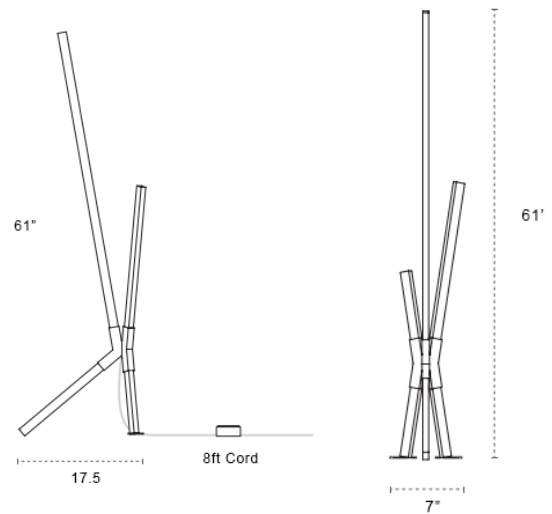

POWERED BY LED INDUSTRIES

PROJECT:
TYPE:

Çubuk Floor Lamp

Product Description:

Inspired by the dynamic shapes of exploding fireworks and reminiscent of abstract trees, the Çubuk Floor Lamp rides the line between timeless minimalism and playful whimsy. This design is easily adapted into a wide range of designs perfect for any lighting designer. The wood is offered in sustainably sourced maple or walnut, reclaimed heart pine, ebonized oak, or reclaimed water tower redwood. The metal base is available in powder coated white, slate grey or matte black, blackened steel, polished nickel or brass, or brushed nickel or brass.

Features:

- Wooden bulb element can be reversed to illuminate inwards or outwards
- Light touch dimming control with low, warm, and bright settings
- 3000K LED light source, Also available in 2400k, 2700k and 4000k Color Temperatures. Please call Customer Service to order.
- Cord Length: 8 Feet

Dimensions:

W 7" , H 61" Depth 17.5"

Front:

Bulb Profile: 0.81in x 1.3in