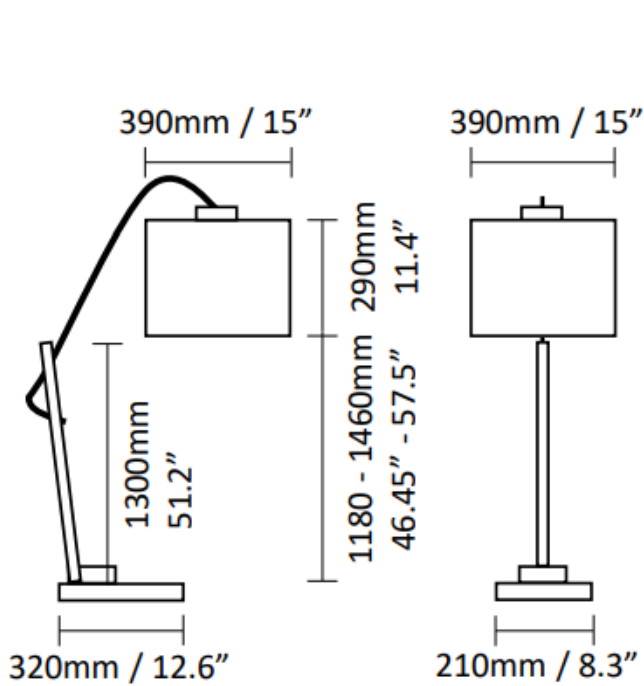

POWERED BY LED INDUSTRIES

PROJECT:
TYPE:

Sheya Floor Lamp

Product Description:

The Sheya Floor Lamp is contemporary in design and simple in style. A stainless steel finished in chrome paired with a white cylindrical shade, allows for a clean and geometrical style which can fit into any modern and/or contemporary interior design. As a result this lamp is easily added to any room.

ORDERING INFORMATION

Model	Watts	Nominal lumen	PoE Dimmable	Color Temp	CRI	PoE	Shade Finish	Finish
LI-ELTL15-ST	1 – 6W	1- 528 lm	1 - Yes	1 – 2700K	1 - >80	1 - Compatible	1 - White	1-Chrome

Shade/Diffuser:

- **Style:** Cylindrical
- **Material:** Canvas Fabric
- **Dimensions:** "

Power:

- **Power Method:** Plug-in play
- **Cord Finish:** Black

Electrical:

- **Input Voltage:** PoE Compatible
- **Wattage (W):** 6W, E 26
- **Lumens (L):** 528 lm
- **Damp location rated, IP20**
- **Controls:** 0-10V dimming with PoE driver
- **Materials:** Fabric and Aluminum