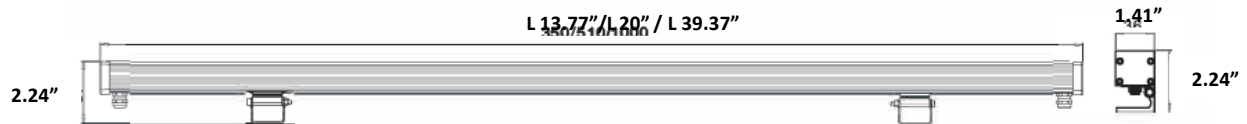

Due to continuous improvements, the information herein may be changed without notice

LED Wall Washer

Photometrics:

Distribution Curve

Illumination At A Distance:

Dimensions:

ORDERING GUIDE

Ordering Example: LI-LWW-TL-W36-30-27K-1-PD-SL

Model	Wattage	LED Qunaity	Lumens	Size (L X W X H)	Lens	Color Temp	Voltage	Dimmable	Finish
LI-LWW-TL-W36-L13	6W	6	1036lm	13.77" x 1.41" x 2.24"	15 - 15	27K-2700K	1 - PoE 2 - 120V	PD - PoE Dim. ND - Normal Dim	SL - Sliver BL - Black
LI-LWW-TL-W36-L20	9W	9	1169lm	20" x 1.41" x 2.24"	30 - 30	30K- 3000K			
LI-LWW-TL-W36-L39	18W	18	1724lm	39.37" x 1.41" x 2.24"	45 - 45	40K- 4000K			
					60 - 60	RGB - RGB RGBW - RGBW			