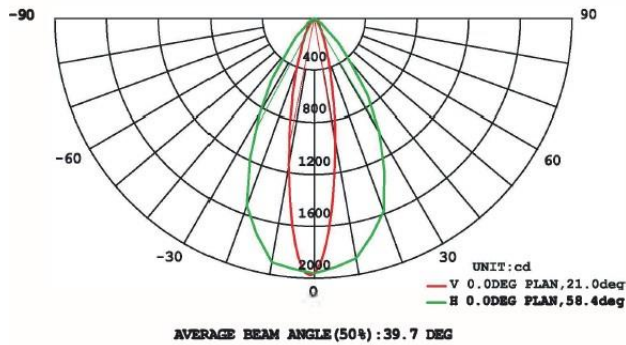

Due to continuous improvements, the information herein may be changed without notice

LED Wall Washer

Photometrics:

Distribution Curve

Illumination At A Distance:

Dimensions:

ORDERING GUIDE

Ordering Example: LI-LWW-TL-W36-30-27K-1-PD-SL

Model	Wattage	LED Qunaity	Lumens	Size (L X W X H)	Lens	Color Temp	Voltage	Dimmable	Finish
LI-LWW-TL-W36-L13	6W	6	1036lm	13.77" x 1.41" x 2.24"	15 - 15	27K-2700K	1 - PoE 2 - 120V	PD - PoE Dim. ND - Normal Dim	SL - Sliver BL - Black
LI-LWW-TL-W36-L20	9W	9	1169lm	20" x 1.41" x 2.24"	30 - 30	30K- 3000K			
LI-LWW-TL-W36-L39	18W	18	1724lm	39.37" x 1.41" x 2.24"	45 - 45	40K- 4000K			
					60 - 60	RGB - RGB RGBW - RGBW			