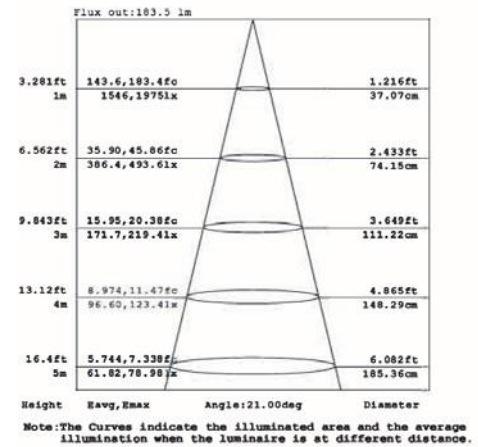

Due to continuous improvements, the information herein may be changed without notice

LED Wall Washer

Photometrics:

Distribution Curve

Illumination At A Distance:

Dimensions:

ORDERING GUIDE

Ordering Example: LI-LWW-TL-W36-30-27K-1-PD-SL

Model	Wattage	LED Qunaity	Lumens	Size (L X W X H)	Lens	Color Temp	Voltage	Dimmable	Finish
LI-LWW-TL-W36-L13	6W	6	1036lm	13.77" x 1.41" x 2.24"	15 - 15	27K-2700K	1 - PoE 2 - 120V	PD - PoE Dim. ND - Normal Dim	SL - Sliver BL - Black
LI-LWW-TL-W36-L20	9W	9	1169lm	20" x 1.41" x 2.24"	30 - 30	30K- 3000K			
LI-LWW-TL-W36-L39	18W	18	1724lm	39.37" x 1.41" x 2.24"	45 - 45	40K- 4000K			
					60 - 60	RGB - RGB RGBW - RGBW			