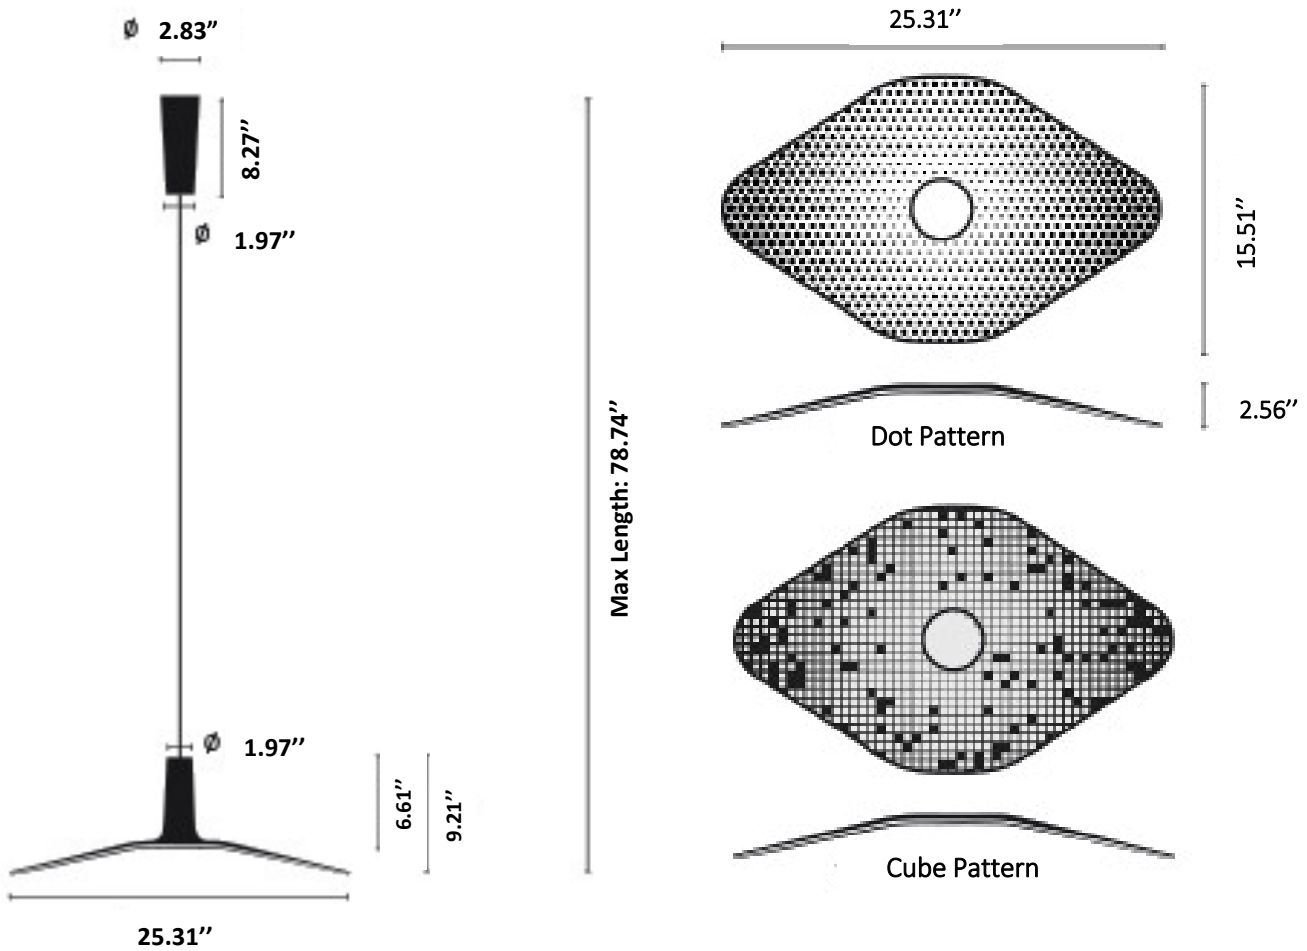

PROJECT:
TYPE:

Aereo Pendant

Aereo PENDANT

Description:

Made from a finished metal body and patterned acrylic glass, the Aereo Pendant derives its name from the Italian word for airplane. The patterned acrylic glass allows for the led module to illuminate the shade evenly and create a nice effect, having this pendant in a category all its own. Minimal in its design and highly modern in its look, the Aereo Pendant is perfect for open spaces and high ceilings. Simple and new-age is what this pendant is.

- **SPECIFICATIONS:**
 - **Material:**
 - Metal & Acrylic Glass
 - **Dimensions: W X L**
 - **Single:** 25.31" X 9.21"
 - **Double:** 59.06" X 21.65"
- **ELECTRICAL:**
 - **Input Voltage:**
 - PoE
 - **Wattage (W):**
 - **Single:** 32W
 - **Double:** 64W
 - **LED Lumens/Watt:** 100 LM/W
 - **Light Source:**
 - Integrated LED
 - **IP Rating:** IP 20
 - **Controls:** Dimming with PoE Driver.
- **LABELS:**
 - ETL conforms to UL STD 1598; Certified to CAN/CSA STD
 - LED light assembly conforms to UL 2108 for remote installation.
 - RoHS compliant
- **WARRANTY:**
 - 5-Year Limited Warranty

POWERED BY LED INDUSTRIES

Aereo PENDANT

Nominal Dimensions: Single Pendant

Aereo PENDANT

Nominal Dimensions: Double Pendant

ORDERING INFORMATION

Ordering Example: LI-AP0205-D-30-1-PD-S-WH

Model	Type	Watts	Nominal Lumen	CRI	Color Temp	Voltage	Dimmable	Pattern Type	Finish
LI-AP0205	S-Single	32W	3200	>80	27 - 2700K	1-PoE-N	PD-PoE Dim.	D-Dot S-Square	WH-White
	D-Double	64W	6400		30 - 3000K				SL-Silver
					35 - 3500K				BZ-Bronze