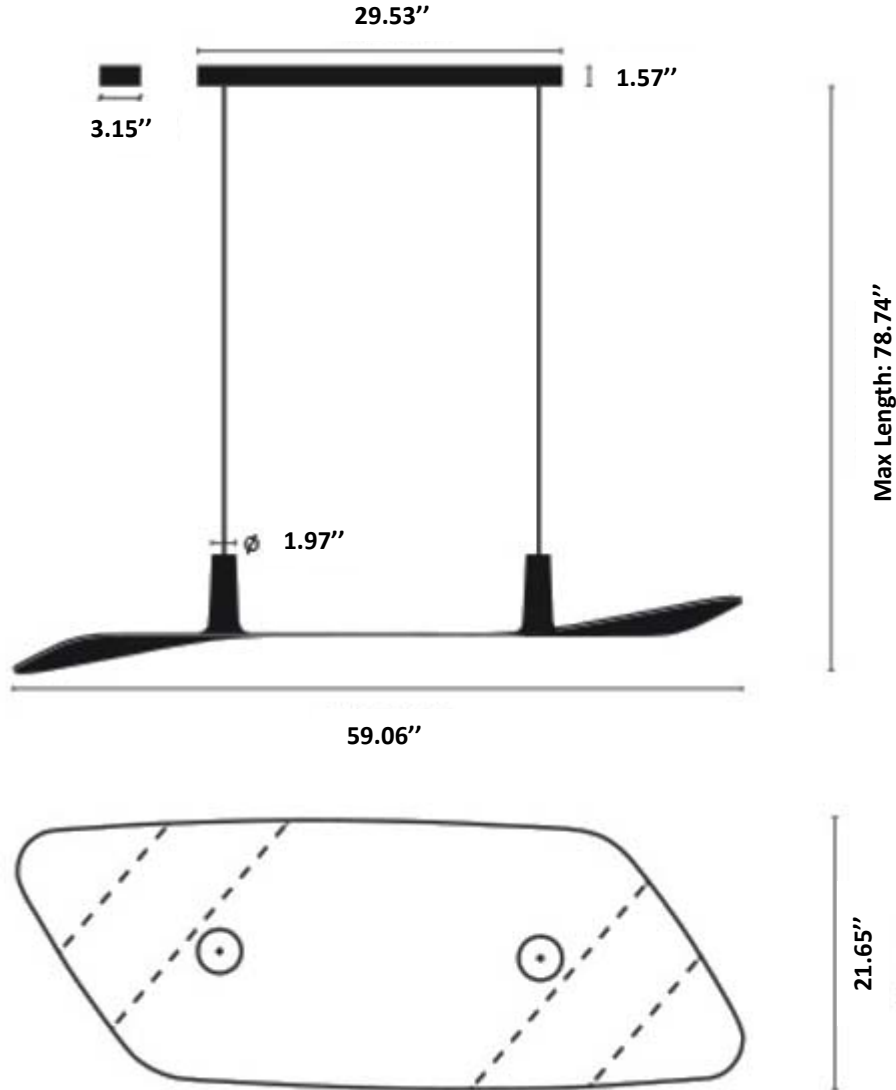

- **SPECIFICATIONS:**
 - **Material:**
 - Metal & Acrylic Glass
 - **Dimensions: W X L**
 - **Single:** 25.31" X 9.21"
 - **Double:** 59.06" X 21.65"
- **ELECTRICAL:**
 - **Input Voltage:**
 - PoE
 - **Wattage (W):**
 - **Single:** 32W
 - **Double:** 64W
 - **LED Lumens/Watt:** 100 LM/W
 - **Light Source:**
 - Integrated LED
 - **IP Rating:** IP 20
 - **Controls:** Dimming with PoE Driver.
- **LABELS:**
 - ETL conforms to UL STD 1598; Certified to CAN/CSA STD
 - LED light assembly conforms to UL 2108 for remote installation.
 - RoHS compliant
- **WARRANTY:**
 - 5-Year Limited Warranty

POWERED BY LED INDUSTRIES

Aereo PENDANT

Nominal Dimensions: Single Pendant

Aereo PENDANT

Nominal Dimensions: Double Pendant

ORDERING INFORMATION

Ordering Example: LI-AP0205-D-30-1-PD-S-WH

Model	Type	Watts	Nominal Lumen	CRI	Color Temp	Voltage	Dimmable	Pattern Type	Finish
LI-AP0205	S-Single	32W	3200	>80	27 - 2700K	1-PoE-N	PD-PoE Dim.	D-Dot S-Square	WH-White
	D-Double	64W	6400		30 - 3000K				SL-Silver
					35 - 3500K				BZ-Bronze