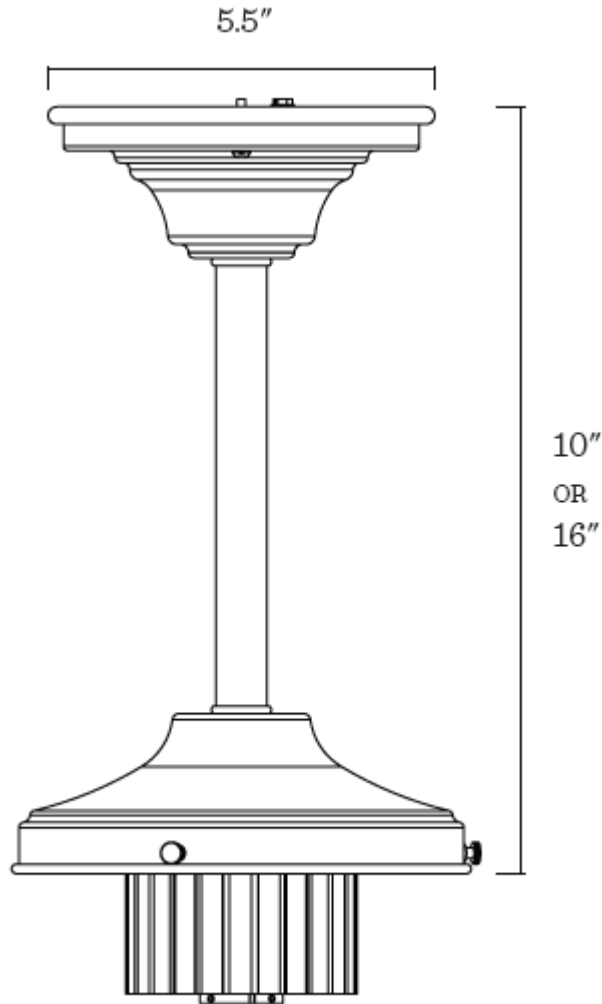

SPECIFICATIONS:

Material:

- Aluminum/Steel & Glass

Dimensions:

- Length:** 10"-16" stem
- Shade:** 16"W X 7"H
- Canopy:** 5.5"

ELECTRICAL:

Input Voltage:

- PoE

TYPE:

POWERED BY LED INDUSTRIES

Ancien Pendant

Dimensions:

ORDERING INFORMATION:

Ordering Example: LI-APDL-1407-30-1-PD-BL-FG

Model	Watts	Nominal Lumen	CRI	Color Temp	Voltage	Dimmable	Body Finish	Shade Finish
LI-APDL-1407	32W	3840	>85	27-2700K 30-3000K 35- 3500K	1-PoE-N	PD-PoE Dim.	SN-Satin Nickle MB-Matte Bronze PN-Polished Nickle NB-Natural Brass BL-Black	FG-Frosted Glass CL-Clear Glass