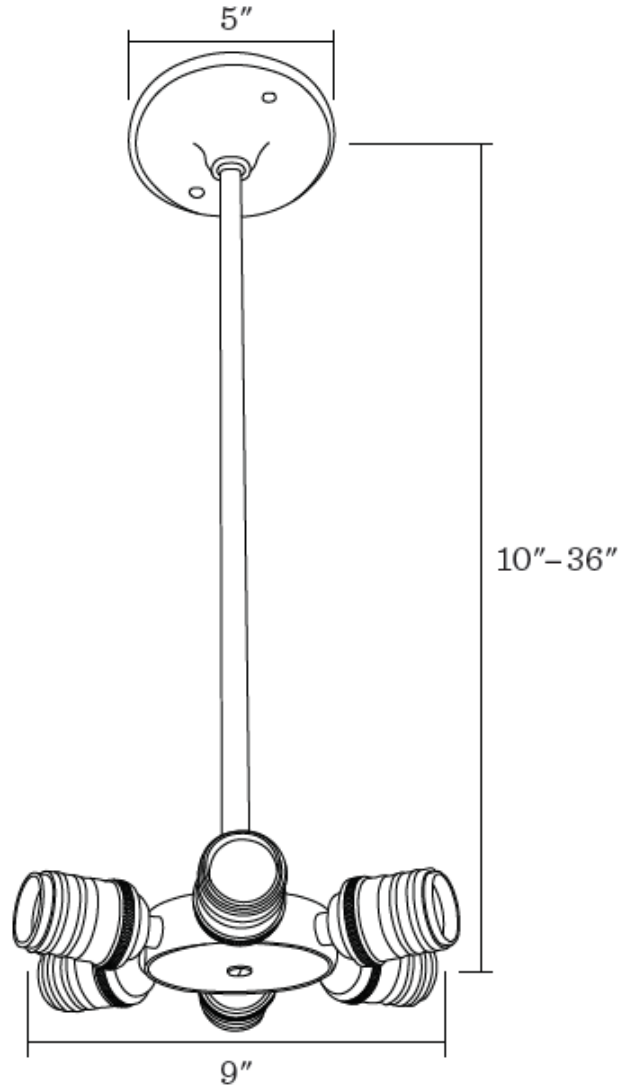

POWERED BY LED INDUSTRIES

PROJECT:

TYPE:

Spazio Pendant

The Spazio pendant is crafted from finished steel and aluminum. The modest extended design allows for a multitude of applications. This design can be used in a contemporary setting as well as a more standard one. The circular placement allows for an even and inclusive light distribution which can create a sense of comfort and calmness. The transparent yet stylish design can be a dramatic piece for any application.

- **SPECIFICATIONS:**
 - **Material:**
 - Aluminum & Steel
 - **Dimensions:**
 - **Length:** Between 10" to 36"
 - **Width:** 9"W
 - **Canopy:** 5"
- **ELECTRICAL:**
 - **Input Voltage:**
 - PoE
 - **Wattage (W):**
 - Min 5W
 - Max 10W
 - **LED Lumen/ Watt:** 120 L/W
 - **Light Source:** 6 X E-26 5 W Lamp
 - PoE lamps not included
 - **IP Rating:** IP 20
 - **Controls:** 100% dimming with PoE Driver.
- **MOUNTING:**
 - Ceiling Mounted
- **LABLES:**
 - ETL conforms to UL STD 1598; Certified to CAN/CSA STD C22.2 No. 250.0
 - LED light assembly conforms to UL 2108 for remote installation.
 - RoHS compliant
- **WARRANTY:**
 - 5-Year Limited Warranty

POWERED BY LED INDUSTRIES

Spazio Pendant

Dimensions:

ORDERING INFORMATION:

Ordering Example: LI-SPDL-1412-30-1-PD-BL

Model	Watts (Lamps)	Nominal Lumens (Lamps)	CRI (Lamps)	Color Temp (Lamps)	Voltage	Dimmable	Body Finish
LI-SPDL-1412	6 – 5W 6 – 10W	3600	>85	30-3000K	1-PoE-N	PD-PoE Dim.	BL-Black
		7200		35- 3500K			SN-Satin Nickle
				40-4000K			PN-Polished Nickle
							LG-Light Gold