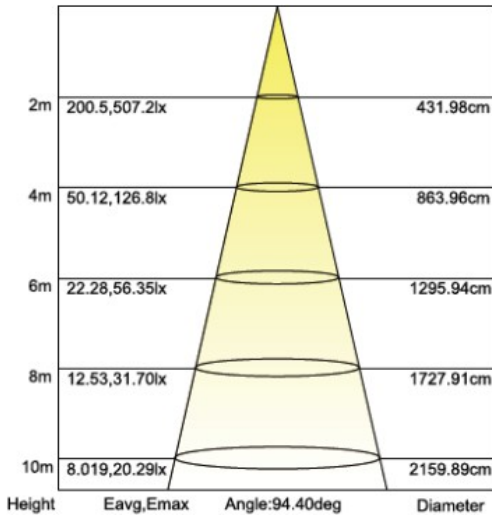

POWERED BY LED INDUSTRIES

LINEAR LED LIGHTLISCIO 2.1 Trim

Continuous Clean Lines and Clean Light

Trim Version

Spectroscopic Data

PDM

UGR < 19