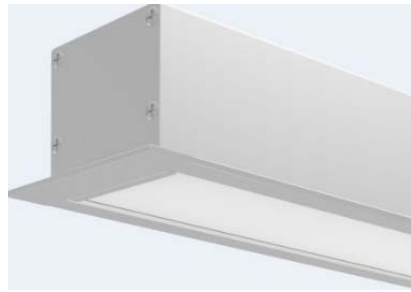

Dimensions

DIFFUSERS & END CAPS

RECESSED ACCESSORIES

CORNERS & CONNECTORS