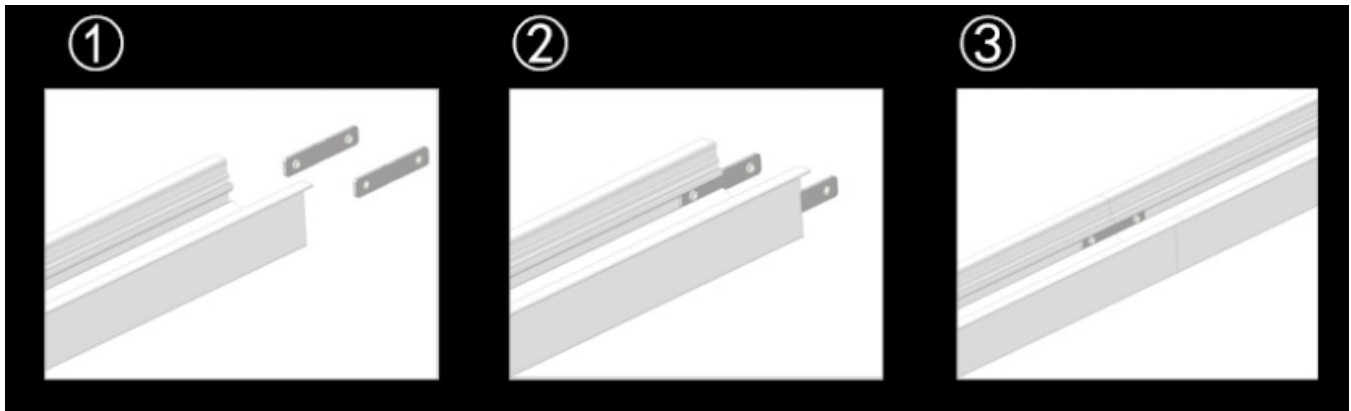

POWERED BY LED INDUSTRIES

LINEAR LED LIGHTLISCIO 2.1 Trim

Continuous Clean Lines and Clean Light

Trim Version

Creating Clean line for custom length