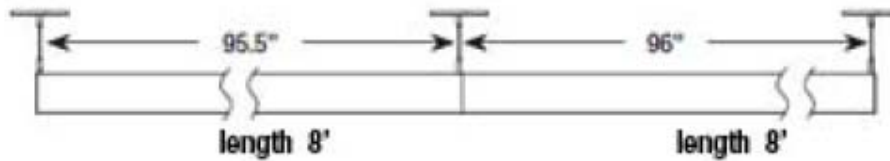

Corner connector
90W-T2

Corner connector
90N-T2

T shape connector
90T-T2

X shape connector
90X-T2

POWERED BY LED INDUSTRIES

LINEAR LED LIGHTLISCIO 2.1 Trim

Continuous Clean Lines and Clean Light

Trim Version

Spectroscopic Data

PDM

UGR < 19

POWERED BY LED INDUSTRIES

LINEAR LED LIGHTLISCIO 2.1 Trim

Continuous Clean Lines and Clean Light

Trim Version

Creating Clean line for custom length

POWERED BY LED INDUSTRIES

LINEAR LED LIGHT LISCIO 2.1 Trim

Continuous Clean Lines and Clean Light

Trim Version

← 2700K-3300K Warm White 4200K-4500K Natural White

CRI 80

CRI 90

1m	234.2,997lx	356.29cm
2m	58.56,248.3lx	712.59cm
3m	26.03,110.8lx	1068.88cm
4m	14.64,62.31lx	1426.17cm
5m	9.370,39.88lx	1781.46cm
6m	6.507,27.69lx	2137.76cm
7m	4.781,20.35lx	12494.05cm
8m	3.660,15.58lx	2850.34cm
9m	2.882,12.31lx	3206.63cm
10m	2.342,9.970lx	3562.93cm