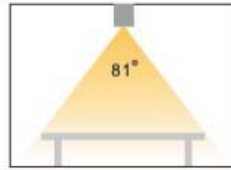

POWERED BY LED INDUSTRIES

LINEAR LED LIGHTLISCIO 2.1 Trim

Continuous Clean Lines and Clean Light

Trim Version

Spectroscopic Data

PDM

UGR < 19