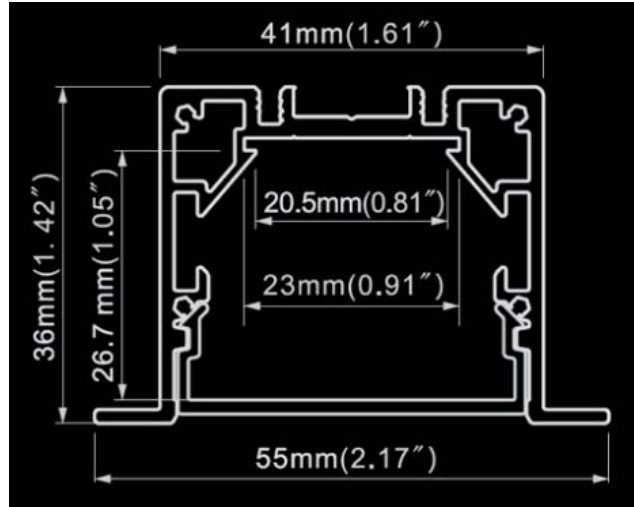

POWERED BY LED INDUSTRIES

PROJECT:
TYPE:

LINEAR LED LIGHTLISCIO 2.1 Trim

Continuous Clean Lines and Clean Light
Trim Version

ORDERING INFORMATION

Model	Mounting	Type	Wattage (Length)	Input & Dim.	Color Temp	Cover	Light Distribution	Profile Finish
LI-L5536T	R-Recessed	D - Direct	36W – 4'	1-PoE-Dim.	27K-2700K	PDM – Standard	1-100% Down	BL- Black
			54W – 6'		30K-3000K	Diffuser (96°)		WH- White
			80W – 8'		35K-3500K	UGR<19 – (81°)		SL- Sliver
			CU – Custom*		40K-4000K			
								TW-Tunable White (27K-60K)

Height Eavg,Emax Angle:121.39deg Diameter

Remark:

- Output data is from test result of 4ft PDM linear light fixture;
- Tolerance $\pm 10\%$