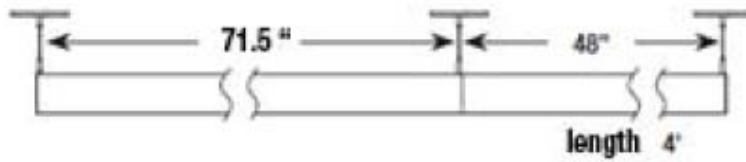

Corner connector
90W-T2

Corner connector
90N-T2

T shape connector
90T-T2

X shape connector
90X-T2

POWERED BY LED INDUSTRIES

LINEAR LED LIGHTLISCIO 2.1 Trim

Continuous Clean Lines and Clean Light

Trim Version

Spectroscopic Data

PDM

UGR < 19

POWERED BY LED INDUSTRIES

LINEAR LED LIGHTLISCIO 2.1 Trim

Continuous Clean Lines and Clean Light

Trim Version

Creating Clean line for custom length

POWERED BY LED INDUSTRIES

LINEAR LED LIGHT LISCIO 2.1 Trim

Continuous Clean Lines and Clean Light

Trim Version

← 2700K-3300K Warm White 4200K-4500K Natural White

CRI 80

CRI 90

1m	234.2,997lx	356.29cm
2m	58.56,248.3lx	712.59cm
3m	26.03,110.8lx	1068.88cm
4m	14.64,62.31lx	1426.17cm
5m	9.370,39.88lx	1781.46cm
6m	6.507,27.69lx	2137.76cm
7m	4.781,20.35lx	12494.05cm
8m	3.660,15.58lx	2850.34cm
9m	2.882,12.31lx	3206.63cm
10m	2.342,9.970lx	3562.93cm