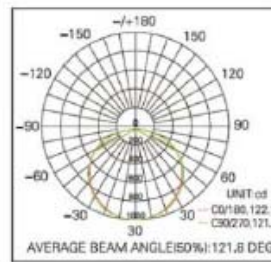

Spectroscopic Data

PDM

UGR < 19

POWERED BY LED INDUSTRIES

LINEAR LED LIGHTLISCIO 2.1 Trim

Continuous Clean Lines and Clean Light

Trim Version

Creating Clean line for custom length

POWERED BY LED INDUSTRIES

LINEAR LED LIGHT LISCIO 2.1 Trim

Continuous Clean Lines and Clean Light

Trim Version

← 2700K-3300K Warm White 4200K-4500K Natural White

CRI 80

CRI 90

1m	234.2,997lx	356.29cm
2m	58.56,248.3lx	712.59cm
3m	26.03,110.8lx	1068.88cm
4m	14.64,62.31lx	1426.17cm
5m	9.370,39.88lx	1781.46cm
6m	6.507,27.69lx	2137.76cm
7m	4.781,20.35lx	12494.05cm
8m	3.660,15.58lx	2850.34cm
9m	2.882,12.31lx	3206.63cm
10m	2.342,9.970lx	3562.93cm

Height Eavg,Emax Angle:121.39deg Diameter

Remark:

- Output data is from test result of 4ft PDM linear light fixture;
- Tolerance $\pm 10\%$