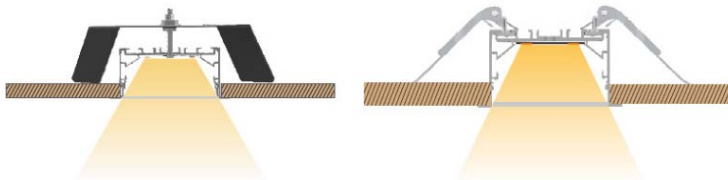

POWERED BY LED INDUSTRIES

LINEAR LED LIGHTLISCIO 2.1 Trim

Continuous Clean Lines and Clean Light

Trim Version

Mounting Option

Recessed