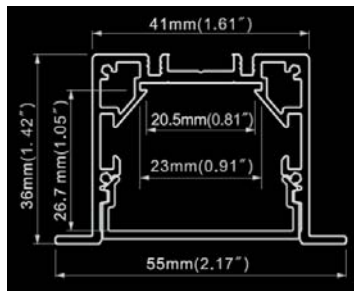

ORDERING INFORMATION: LI-L5536T-80W

Product	LI-L5536T-8
Cover	Plain diffuser
Length	(8ft)
Installation	Recessed
Profile Color	Silver/White/Black
CCT (K)	2700K, 3000K, 3500K, 4000K, TW 27K-60K
Nominal Lumen (lm)	9450lm
Direct Watt /Lumens	80W / 9450lm
Beam Angle (°)	95° (Plain diffuser)
CRI (Ra)	≥80 ≥90Optional
Watts	80W
Power Factor	>0.9
Watt (w)	9W Per feet
Using Ambient Temp	Tamin=-20°C, Tmax=45°C
Protection	IP 40

POWERED BY LED INDUSTRIES

LINEAR LED LIGHTLISCIO 2.1 Trim

Continuous Clean Lines and Clean Light

Trim Version

Mounting Option

Recessed

Dimensions

DIFFUSERS & END CAPS

Height Eavg,Emax Angle:121.39deg Diameter

Remark:

- Output data is from test result of 4ft PDM linear light fixture;
- Tolerance $\pm 10\%$