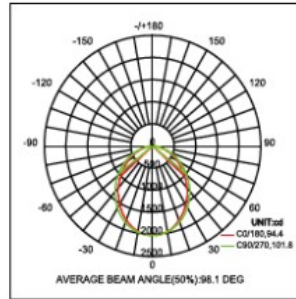

Corner connector
90W-T2

Corner connector
90N-T2

T shape connector
90T-T2

X shape connector
90X-T2

POWERED BY LED INDUSTRIES

LINEAR LED LIGHTLISCIO 2.1 Trim

Continuous Clean Lines and Clean Light

Trim Version

Spectroscopic Data

PDM

UGR < 19

POWERED BY LED INDUSTRIES

LINEAR LED LIGHTLISCIO 2.1 Trim

Continuous Clean Lines and Clean Light

Trim Version

Creating Clean line for custom length

Height Eavg,Emax Angle:121.39deg Diameter

Remark:

- Output data is from test result of 4ft PDM linear light fixture;
- Tolerance $\pm 10\%$