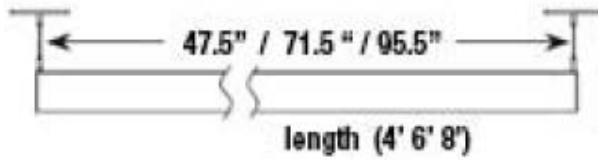

Spectroscopic Data

PDM

UGR < 19

POWERED BY LED INDUSTRIES

LINEAR LED LIGHTLISCIO 2.1 Trim

Continuous Clean Lines and Clean Light

Trim Version

Creating Clean line for custom length

POWERED BY LED INDUSTRIES

LINEAR LED LIGHT LISCIO 2.1 Trim

Continuous Clean Lines and Clean Light

Trim Version

← 2700K-3300K Warm White 4200K-4500K Natural White

CRI 80

CRI 90

1m	234.2,997lx	356.29cm
2m	58.56,248.3lx	712.59cm
3m	26.03,110.8lx	1068.88cm
4m	14.64,62.31lx	1426.17cm
5m	9.370,39.88lx	1781.46cm
6m	6.507,27.69lx	2137.76cm
7m	4.781,20.35lx	12494.05cm
8m	3.660,15.58lx	2850.34cm
9m	2.882,12.31lx	3206.63cm
10m	2.342,9.970lx	3562.93cm