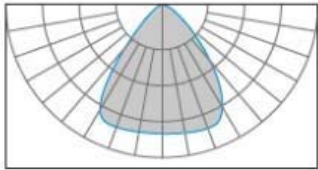

POWERED BY LED INDUSTRIES

LINEAR LED LIGHTLISCIO 2.1 Trim

Continuous Clean Lines and Clean Light

Trim Version

Spectroscopic Data

PDM

UGR < 19