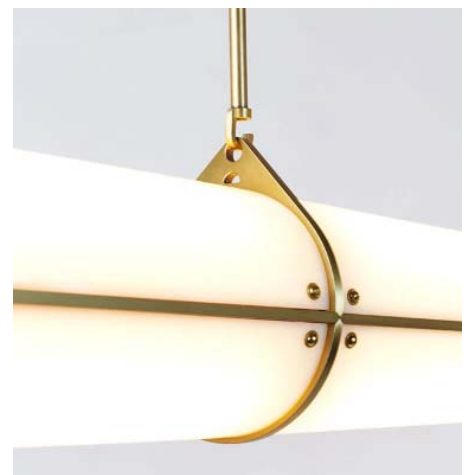

POWERED BY LED INDUSTRIES

PROJECT:

TYPE:

Ceppo Illuminato Pendant

Ceppo Illuminato is a beautifully crafted pendant made from a powder coated finished aluminum, and a white opal acrylic diffuser. The white opal diffuser creates a beautiful illumination which is ample and functional as well as generates a warm, cozy, ambient atmosphere. This piece is a simple and beautiful design and can be applied in a multitude of setting. This light is a wow factor for any lighting décor.

SPECIFICATIONS:

Material:

- Aluminum & Acrylic

Dimensions:

- **LXWXH:**
- 94" X 6" X 7.5"
- **Canopy: 5"**

ELECTRICAL:

Input Voltage:

- PoE

Wattage (W): 72W

LED Lumen/Watt: 60 L/W

Light Source:

Integrated LED

IP Rating: IP 20

Controls: 100% dimming with PoE Driver.

MOUNTING:

- Ceiling Mounted

LABLES:

- ETL conforms to UL STD 1598; Certified to CAN/CSA STD C22.2 No. 250.0
- LED light assembly conforms to UL 2108 for remote installation.
- RoHS compliant

WARRANTY:

- 5-Year Limited Warranty