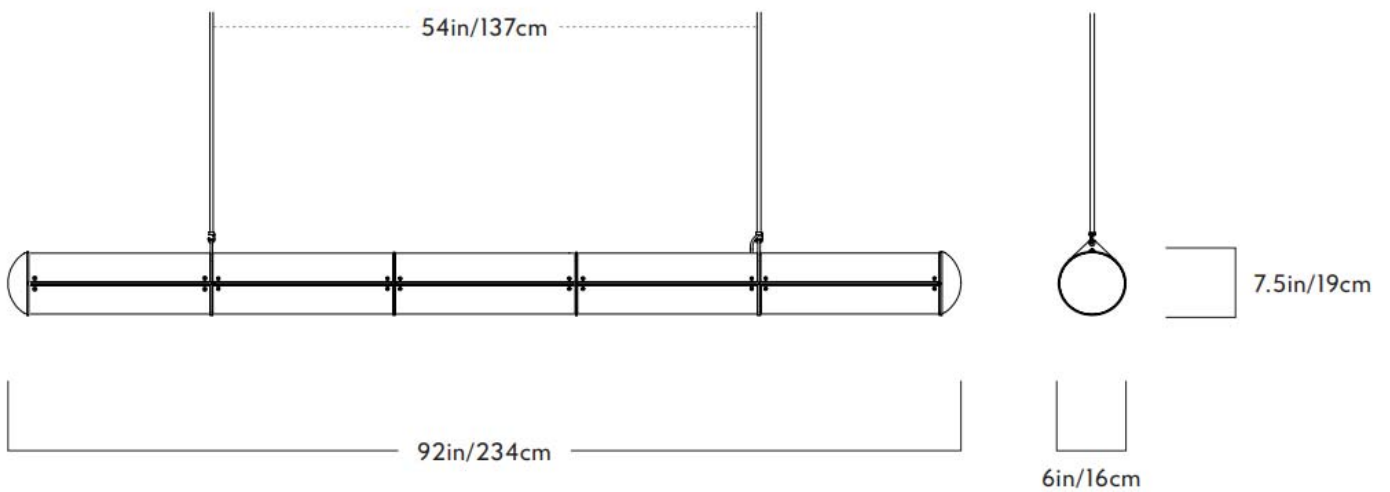

SPECIFICATIONS:

Material:

- Aluminum & Acrylic

Dimensions:

- LXWXH:**
- 94" X 6" X 7.5"
- Canopy: 5"**

ELECTRICAL:

Input Voltage:

- PoE

Dimensions:

ORDERING INFORMATION:

Ordering Example: LI-CIPDL-1413-30-1-PD-BL

Model	Watts	Nominal Lumen	CRI	Color Temp	Voltage	Dimmable	Body Finish
LI-CIPDL-1413	72W	4320	>85	27-2700K 30-3000K 35-3500K	1-PoE-N	PD-PoE Dim.	BL-Black BZ-Bronze PN-Polished Nickle LG-Light Gold