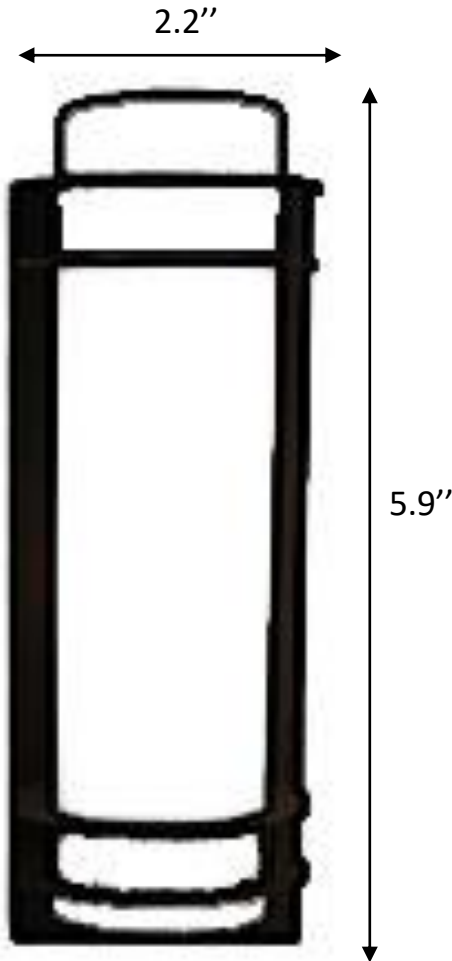

PROJECT:
TYPE:

Dimensions:

Ordering Example:

LI-BE1510-11

ORDERING INFORMATION

Model	Watts	Lumens	PoE Compatible	Color Temp.	PoE Dimmable	Finish
LI-BE1510-11	12W	1056L	<u>Yes</u>	1 = 3000K 2= 4000K 3= 5000K	Yes	Black