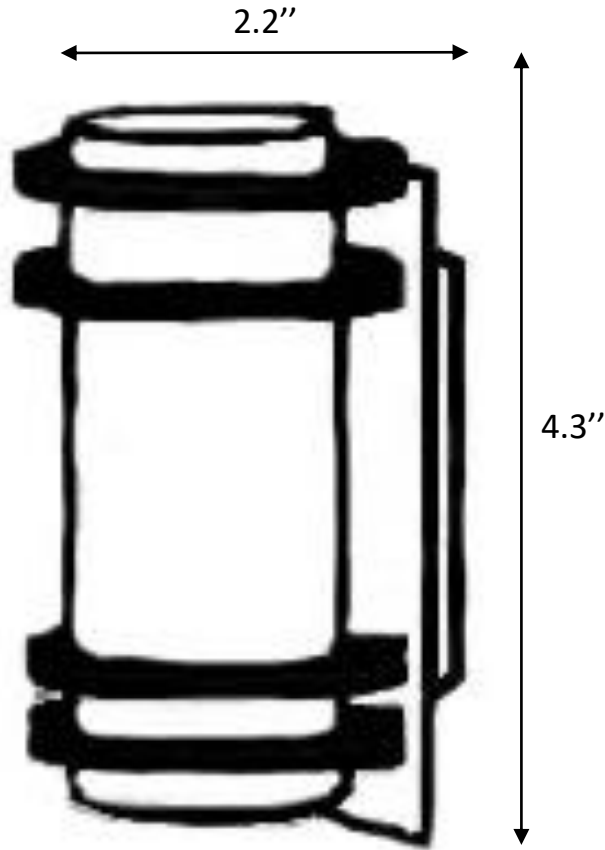

PROJECT:
TYPE:

Dimensions:

Ordering Example:

LI-BE1510-11

ORDERING INFORMATION

Model	Watts	Lumens	PoE Compatible	Color Temp.	PoE Dimmable	Finish
LI-BE1510-11	12W	1056L	<u>Yes</u>	1 = 3000K 2= 4000K 3= 5000K	Yes	Chrome