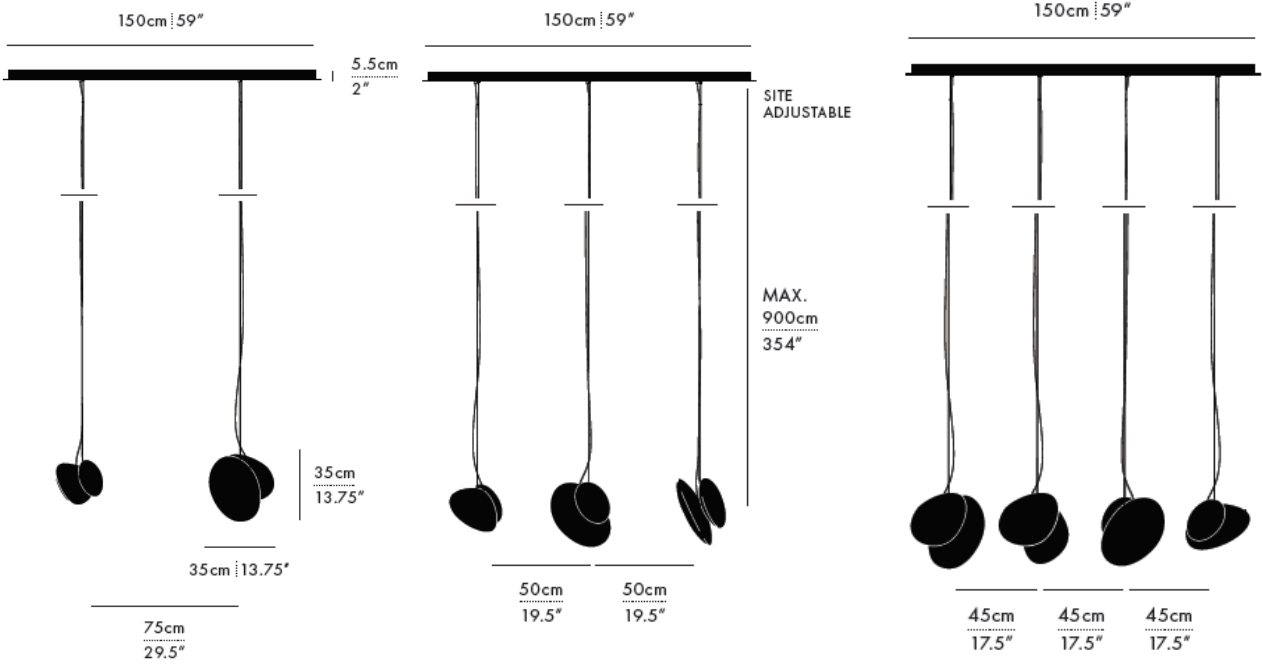

Description:

The Perle Gemella Pendant Series is made from finished metal and glass. The Perle Gemella are a fully customizable piece, allowing for size customizations, multiple finish options, and canopy types. The Perle Gemella Pendant Series can bring elegance and class to any lighting space, while still creating ample illumination for said space.

■ SPECIFICATIONS:

■ Material:

- Aluminum
- Glass

■ Adjustable length

- 354"

■ ELECTRICAL:

■ PoE Input CC:

- Voltage: 36 VDC
- Current: 0.830A

POWERED BY LED INDUSTRIES

Perle Gemella PENDANT SERIES

Canopy Dimensions:

Finishes:

LED Industries reserves the right to change specs or exchange fixtures without further notice

POWERED BY LED INDUSTRIES

Perle Gemella PENDANT SERIES

Glass Dimensions:

A: 12" x 8.25" x 6.5"

B: 13.5" x 8.75" x 4.25"

C: 9" x 7.75" x 3.5"

D: 7.75" x 7.5" x 3.5"

Finishes:

PEARL (PL)

CITRINE (CI)