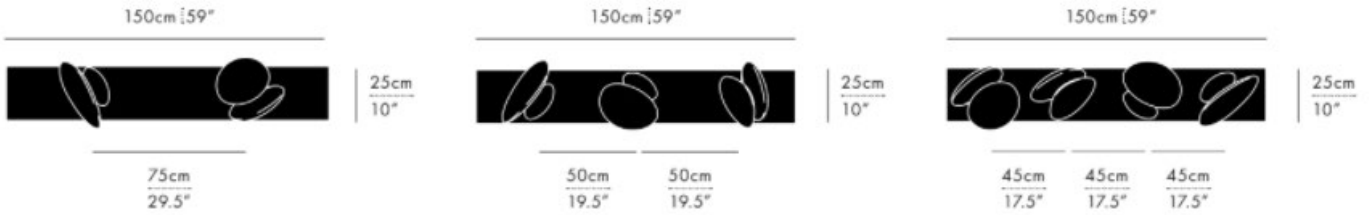

■ SPECIFICATIONS:

■ Material:

- Aluminum
- Glass

■ Adjustable length

- 354"

■ ELECTRICAL:

■ PoE Input CC:

- Voltage: 36 VDC
- Current: 0.830A

POWERED BY LED INDUSTRIES

Perle Gemella PENDANT SERIES

Canopy Dimensions:

Finishes:

LED Industries reserves the right to change specs or exchange fixtures without further notice

POWERED BY LED INDUSTRIES

Perle Gemella PENDANT SERIES

Glass Dimensions:

A: 12" x 8.25" x 6.5"

B: 13.5" x 8.75" x 4.25"

C: 9" x 7.75" x 3.5"

D: 7.75" x 7.5" x 3.5"

Finishes:

PEARL (PL)

CITRINE (CI)