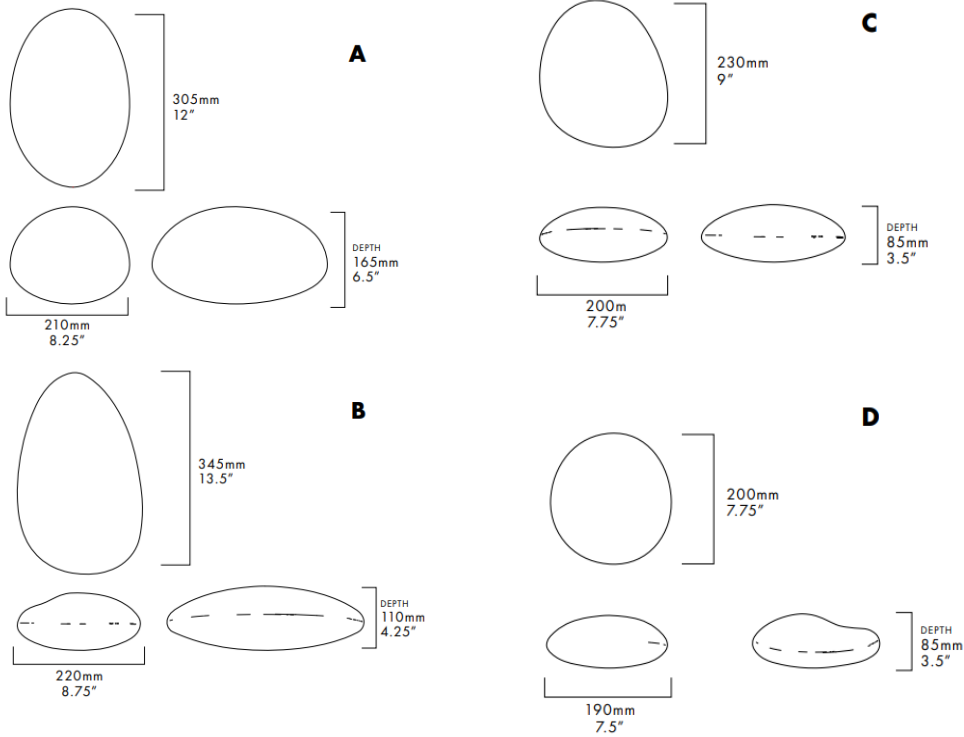

■ SPECIFICATIONS:

■ Material:

- Aluminum
- Glass

■ Adjustable length

- 354"

■ ELECTRICAL:

■ PoE Input CC:

- Voltage: 36 VDC
- Current: 0.830A

POWERED BY LED INDUSTRIES

Perle Gemella PENDANT SERIES

Canopy Dimensions:

Finishes:

LED Industries reserves the right to change specs or exchange fixtures without further notice

POWERED BY LED INDUSTRIES

Perle Gemella PENDANT SERIES

Glass Dimensions:

A: 12" x 8.25" x 6.5"

B: 13.5" x 8.75" x 4.25"

C: 9" x 7.75" x 3.5"

D: 7.75" x 7.5" x 3.5"

Finishes:

PEARL (PL)

CITRINE (CI)