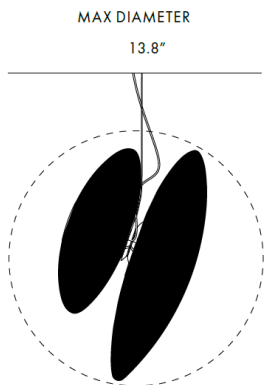

LED Industries reserves the right to change specs or exchange fixtures without further notice