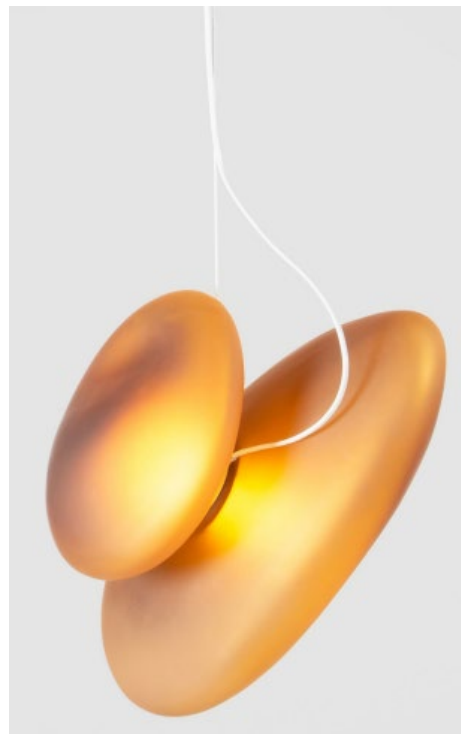

POWERED BY LED INDUSTRIES

PROJECT:

TYPE:

Perle Gemella PENDANT SERIES

POWERED BY LED INDUSTRIES

PROJECT:

TYPE:

Perle Gemella PENDANT SERIES

Description:

The Perle Gemella Pendant Series is made from finished metal and glass. The Perle Gemella are a fully customizable piece, allowing for size customizations, multiple finish options, and canopy types. The Perle Gemella Pendant Series can bring elegance and class to any lighting space, while still creating ample illumination for said space.

■ SPECIFICATIONS:

■ Material:

- Aluminum
- Glass

■ Adjustable length

- 354"

■ ELECTRICAL:

■ PoE Input CC:

- Voltage: 36 VDC
- Current: 0.830A

Glass Dimensions:

A: 12" x 8.25" x 6.5"

B: 13.5" x 8.75" x 4.25"

C: 9" x 7.75" x 3.5"

D: 7.75" x 7.5" x 3.5"

Finishes:

PEARL (PL)

CITRINE (CI)