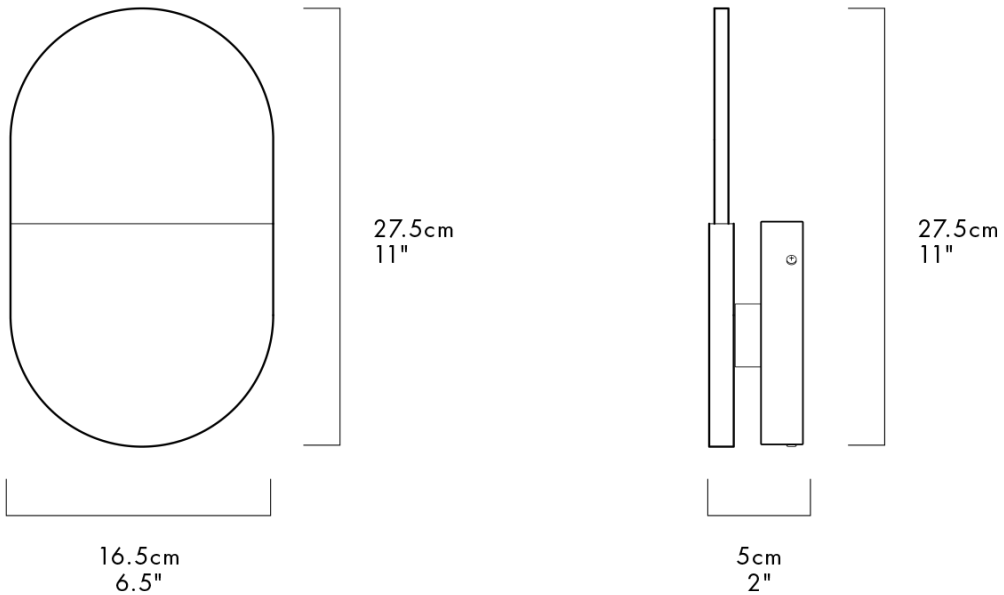

▪ SPECIFICATIONS:

- **Material:**
 - Noise-Reducing Fabric
 - Acrylic
- **Dimensions:**
 - W: 6.5"
 - H: 2"
 - L: 11"

▪ ELECTRICAL:

- **PoE Input CC/CV:**
 - **Voltage:** 12VDC
 - **Current:** 0.250A
- **Wattage (W):** 3W
- **LED Lumens/Watt:** 100 LM/W
- **Light Source:**
 - LED integrated
- **IP Rating:** IP 20
- **Controls:** 100% dimming with PoE Driver.

Dimensions:

ORDERING INFORMATION

Ordering Example: LI-TR-WSS-2-27-1-PD-BL

Model	Watts	Nominal Lumen	CRI	Color Temp	Voltage	Dimmable	Finish
LI-TR-WSS	3-3W	300LM	>80	27 - 2700K 30 - 3000K 35 - 3500K	1-PoE-N	PD-PoE Dim.	BL-Black WH-White GR-Grey GL-Gold