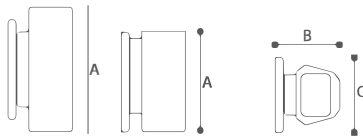

# Bonn

17303/17304

Consilio

Item number Bonn , rectangular parallelepiped design, clear edges and corners, smooth and natural lines, two-way light up and down, long-distance illumination, IP65 waterproof design, no worry under the impact of rain. It is meticulous, its style is unique, and its simplicity is an extraordinary division. Add a different atmosphere to the dark night and boring walls.