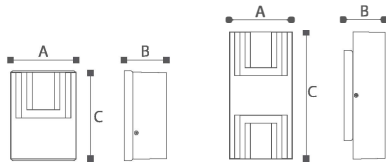

Lamp	Lumen	A	B	C
DZ-GL19302	LED 7W	600LM	4.7"	3.0"	6.2"
DZ-GL19303	LED 13W	1200LM	4.7"	2.9"	6.4"