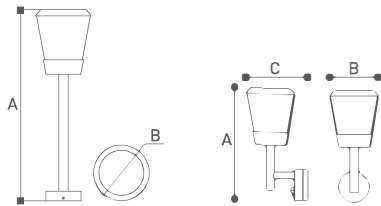

Wilton

1960 Series

Wilton

1960 Series

Unique extraordinary, create extraordinary. Series of lights. The use of large transparent plastic lampshade, high through lampshade can better play a bright. The light comes out from the top of the lamp with a built-in silver reflector reflecting off the reflector. Like a lighted torch, it lights up the world and transmits civilization.

Lamp	Lumen	A	B	C
DZ-GL19605	LED 13W 1200LM	23.6"	Ø6.88"	6.8"
DZ-GL19606	LED 13W 1200LM	31.4"	Ø6.88"	6.8"
DZ-GL19607	LED 13W 1200LM	39.4"	Ø6.88"	6.8"
DZ-GL19608	LED 13W 1200LM	16.0"	Ø6.88"	8.8"