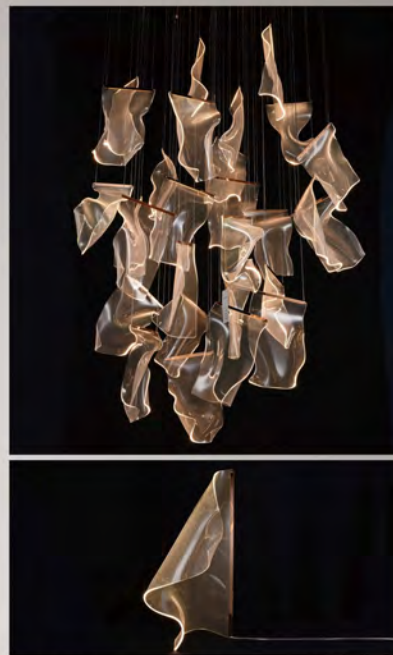

C LC-51-C
Size: $\phi 240 \times H1200$ mm
Material: Brass/Glass

A

B

C

LC-52-A
LED-3014# 30W
Size:φ700*H2500

LC-52-B
LED-3014# 3W
Size:L415*H450

LC-52-C
LED-3014# 15W
Size:W750*H1400

LC-52-D
LED-3014# 12W
Size:L1000*W120*H1500