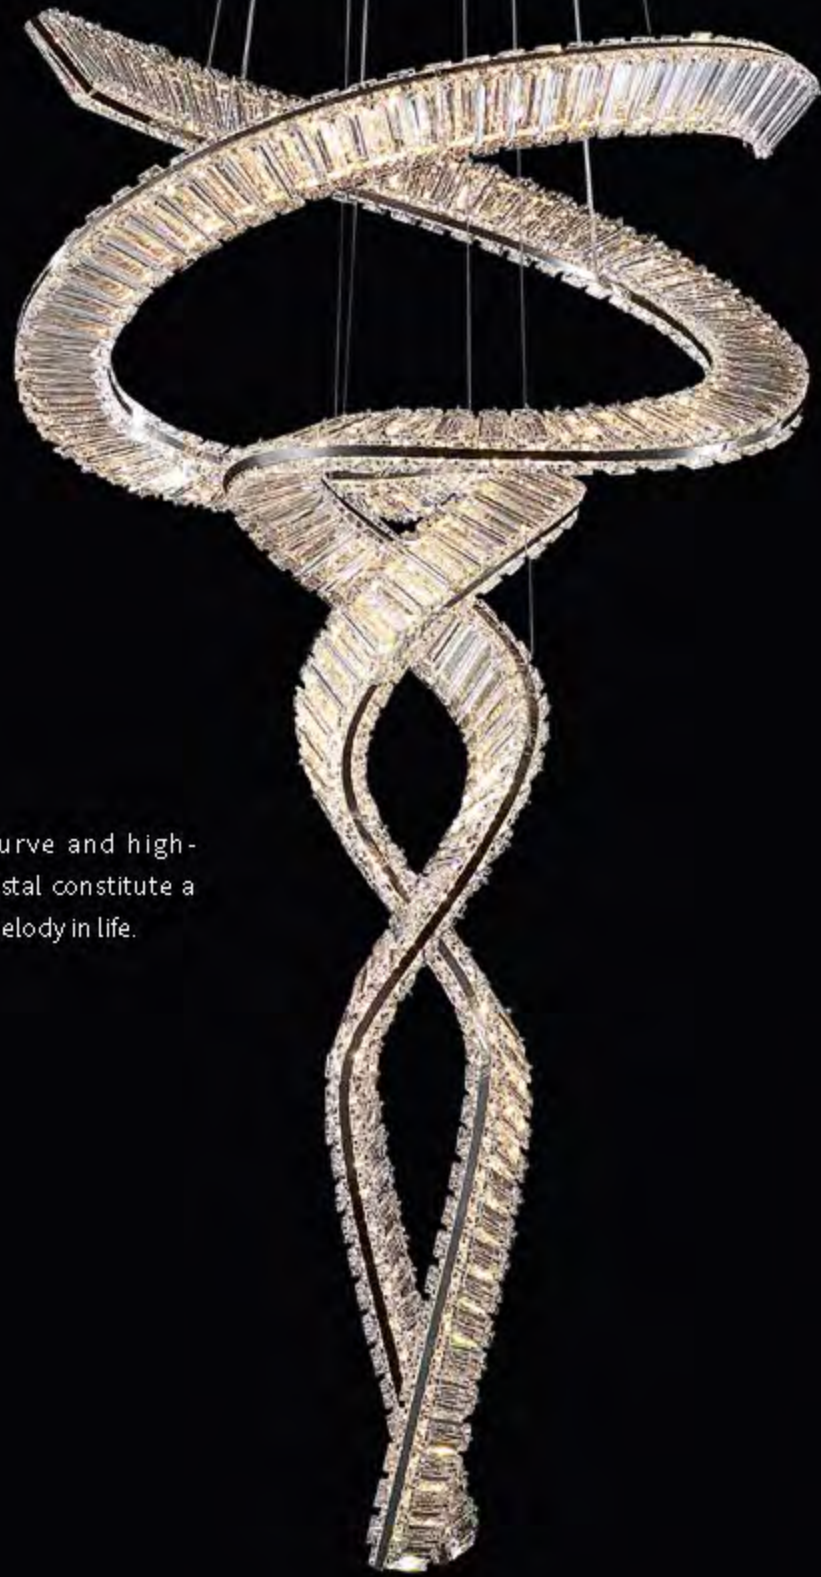

LC-92-C

LC-95-A
LED:8-35W
D30-130CM

LC-95-B
LED:8-35W
D30-130CM

LC-95-C
LED:8-35W
D30-130CM

LC-97-A
LED:40W
D80*H180CM

LC-97-B
LED:52W
D80*H180CM

LC-97-C
LED:26W
D80*H29CM

LC-97-D
LED:20W
D60*H26CM

LC-97-E
LED:15W
D40*H26CM

LC-98-A
LED:54W
L80*W40*H90CM

LC-98-B
LED:54W
L80*W40*H90CM

LC-98-C
LED:140W
L160*W55*H150CM

LC-98-D
LED:140W
L160*W55*H150CM

Elegant curve and high-quality crystal constitute a beautiful melody in life.