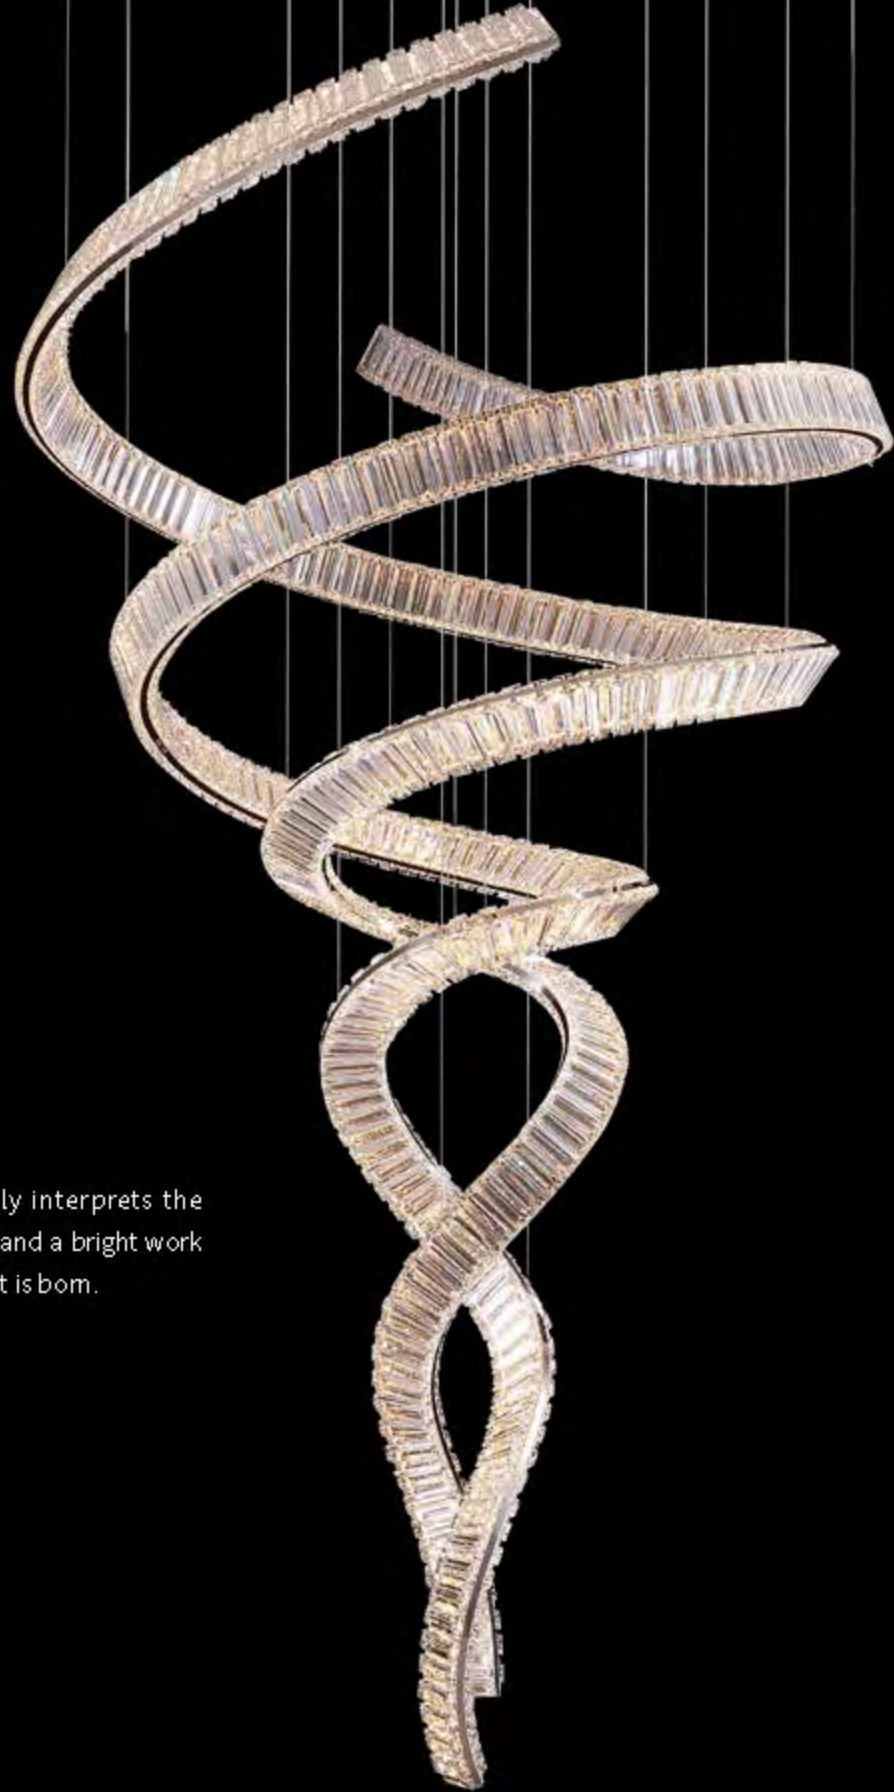

Melody Series