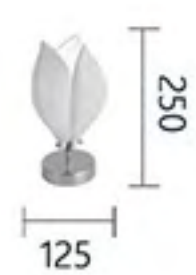

LC-70-C
LED:4W*13PCS
D60*H200CM

LED
INDUSTRIES

LC-71-A
D58*H200CM

LC-71-B
D56*H200CM

LC-71-C
D12.5*H200CM

LC-71-D
D82*H300CM

FLOWING LIGHT AND SHADOW

INITIATION.
 I AM IN EVERY MOMENT
 PREPARE FOR THE NEXT MOMENT
 IN THE SOIL
 EVERY CHANCE TO SPROUT
 WHEN I KEEP IMAGINING
 ACCEPT EVERY MOMENT OF LIFE
 LET TIME GROW INTO A FAMILY