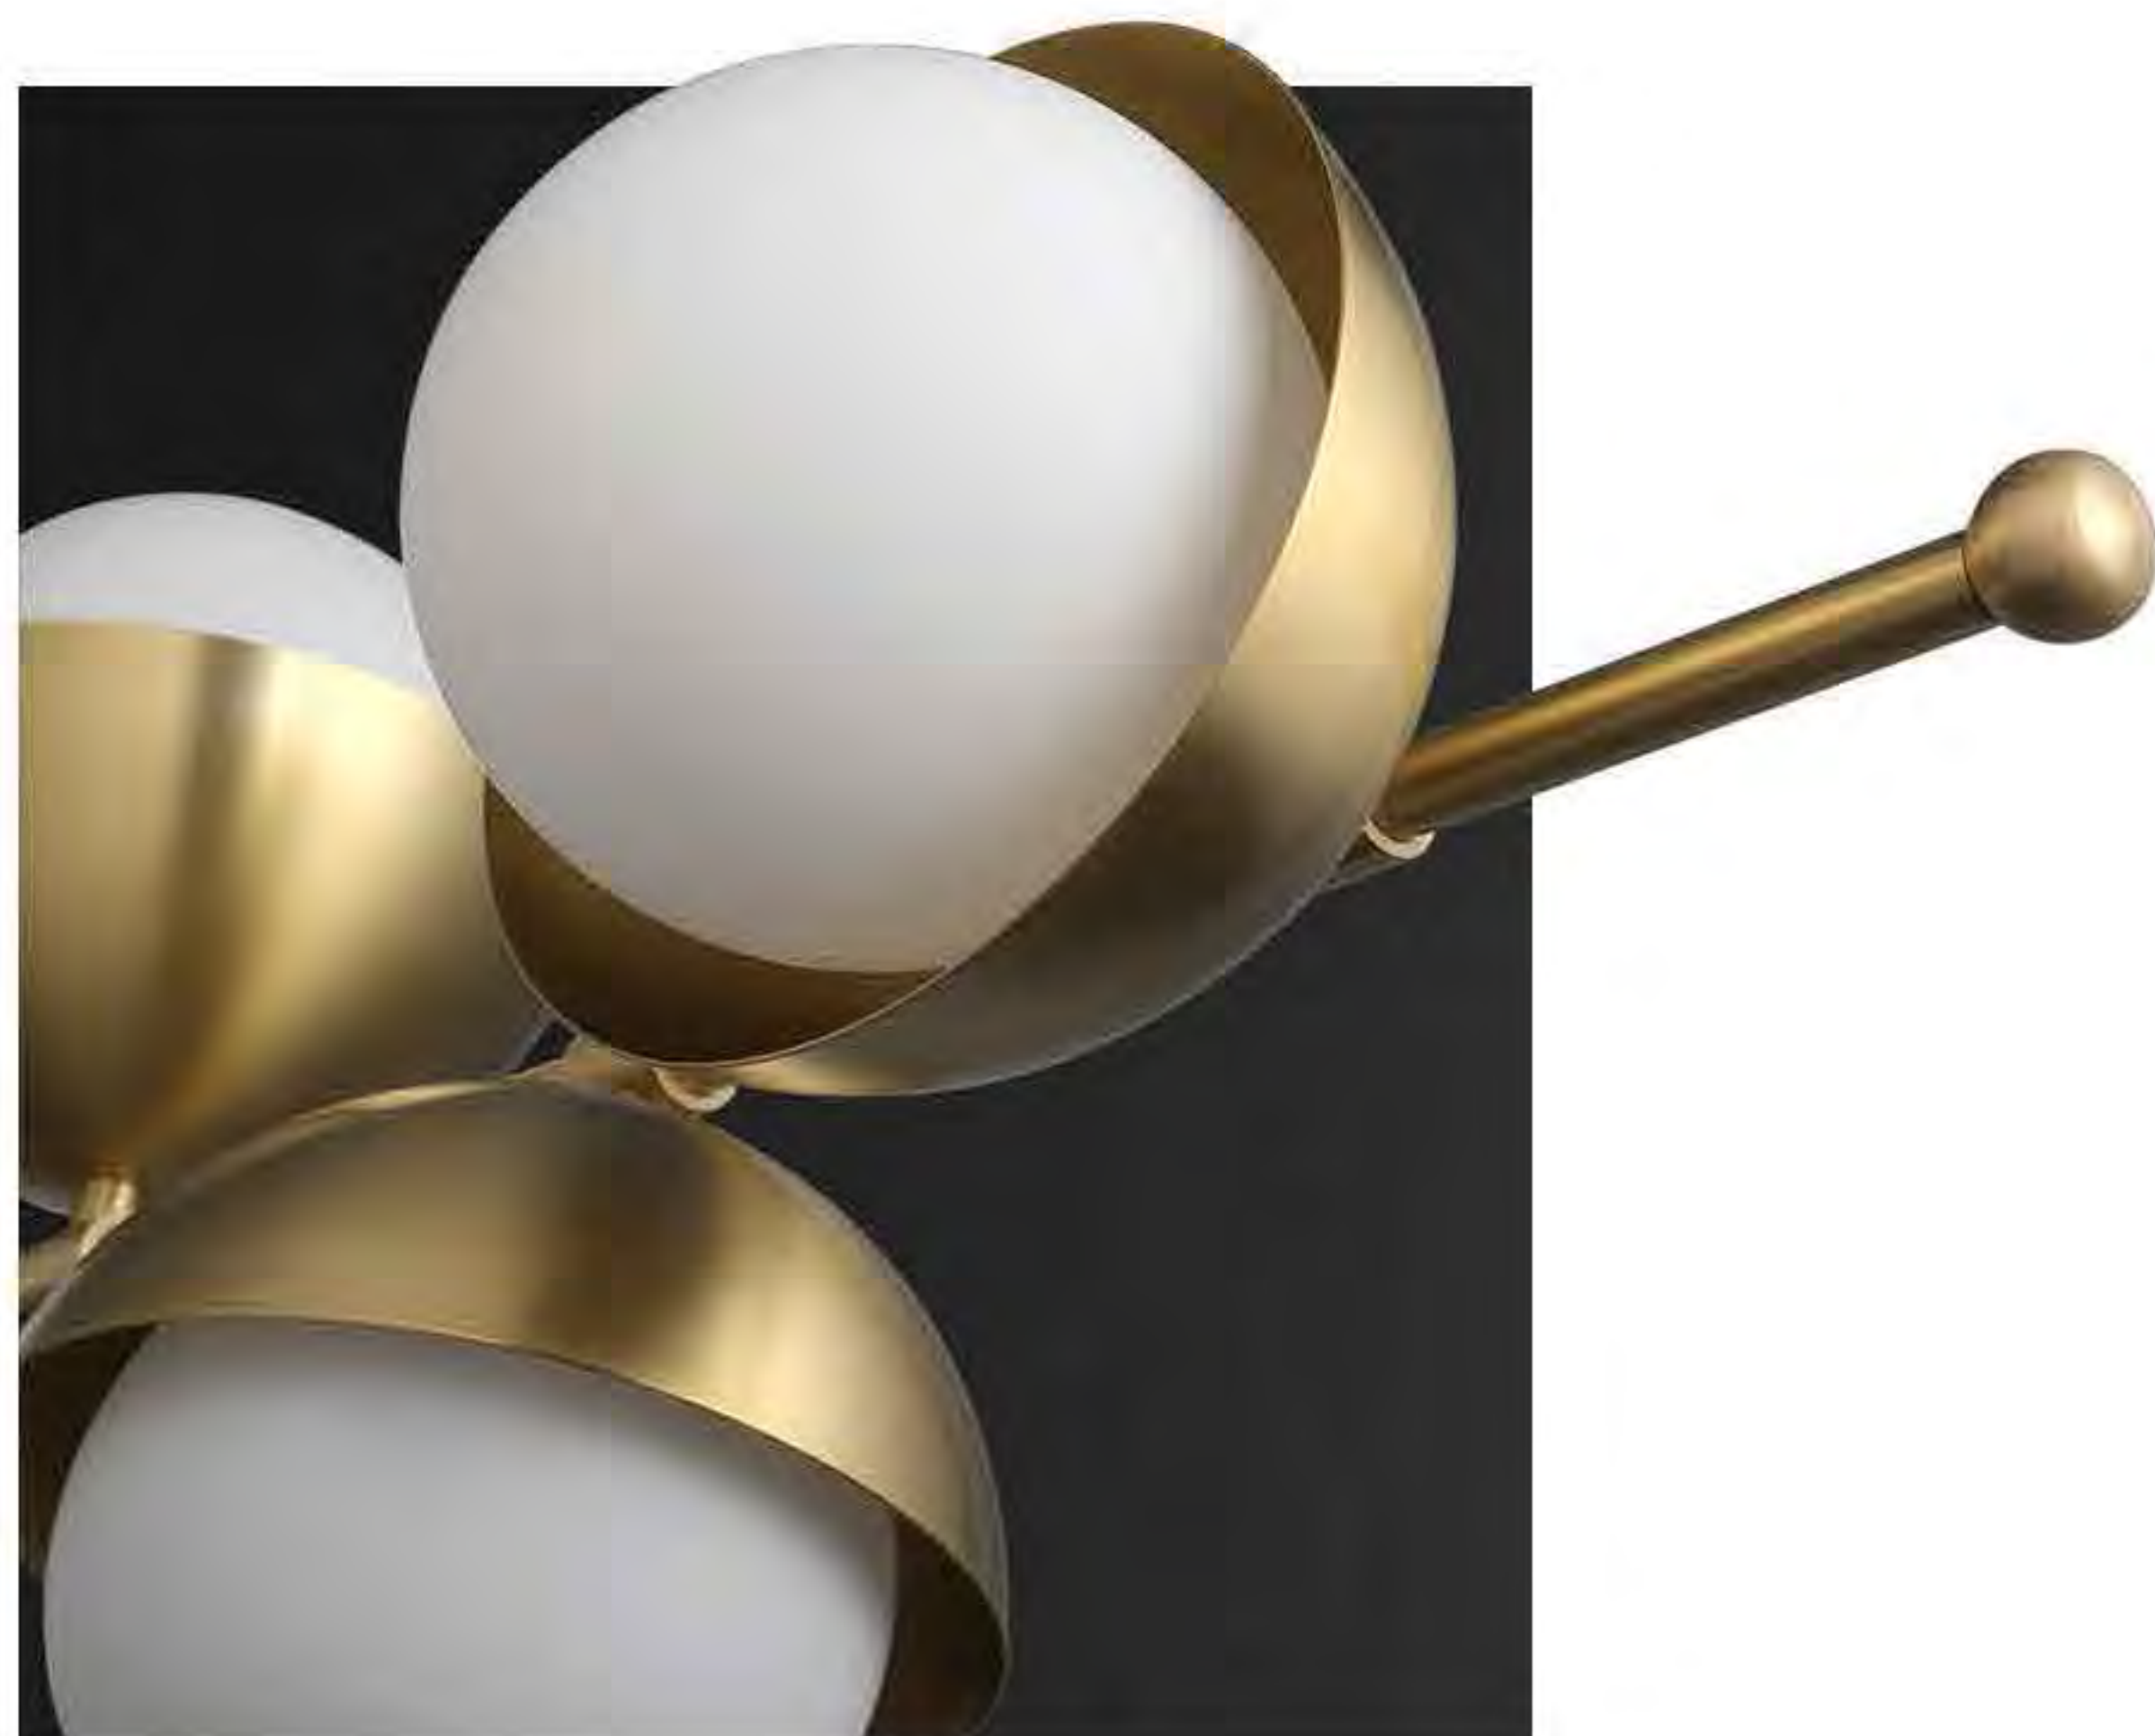

LC-03-C
SIZE: D130*H350mm
Material: Brass/Glass
Color: Copper
Light Source: E14*1

LC-03-D
SIZE: D450*H1500mm
Material: Brass/Glass
Color: Copper
Light Source: E14*5

MAGIC *CRYSTAL*

LC-04-A
SIZE: $\phi 350 \times H1100$ mm
Material: Brass/Crystal
Color: Copper
Light Source: LED chip

MILAN GLASS BALL

THE BRASS GLASS BALL CHANDELIER

Every ball from handmade, the light body part of the brass manually drawing texture
milk white glass of warm warm light

LED
INDUSTRIES

LC-05-A
SIZE: L1200mm*H930mm
Material: Brass/Glass
Color: Copper
Light Source: G9*6