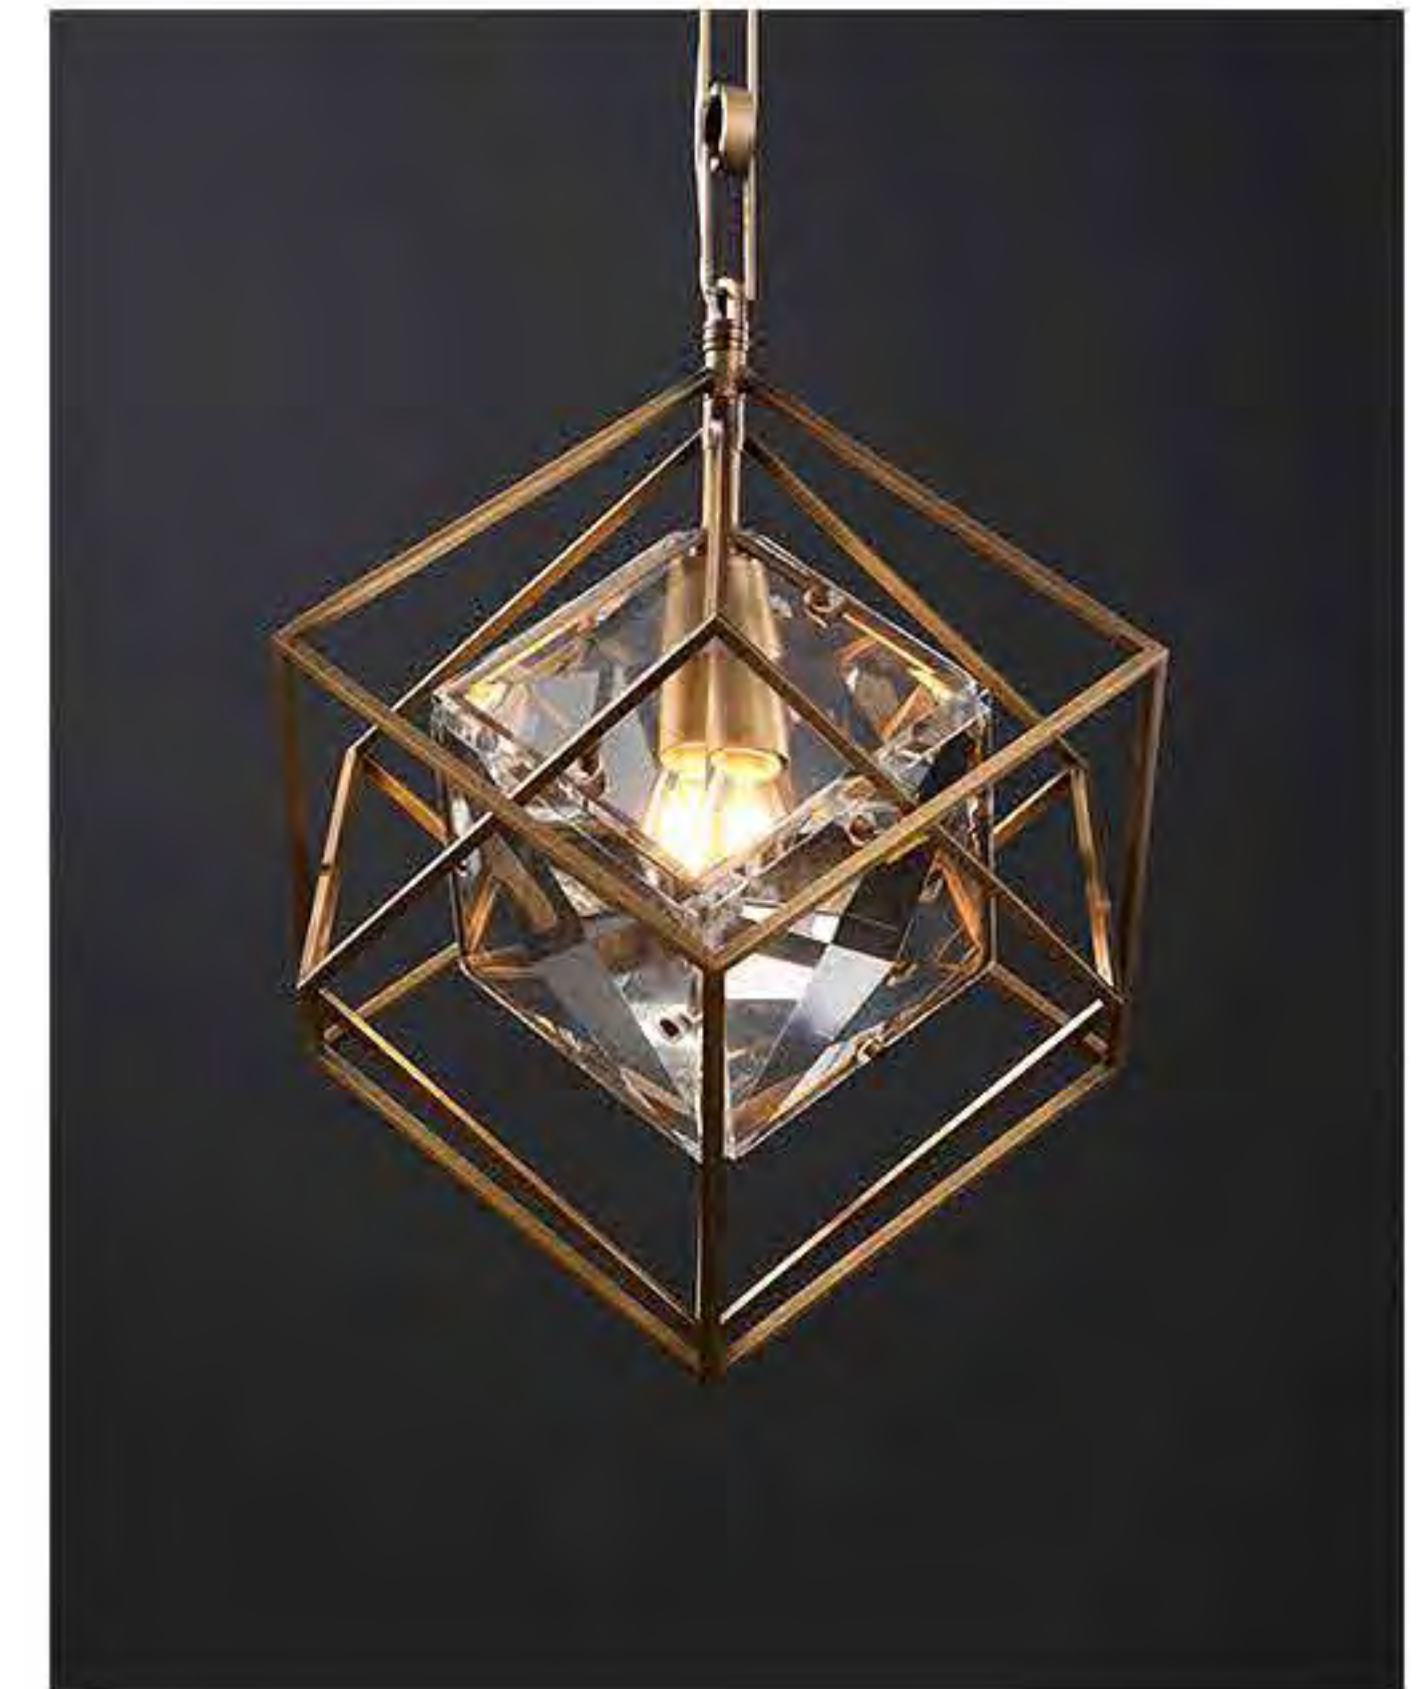

LC-37-E

Size: $\phi 380 \times H 972 \text{mm}$
Material: Brass/Crystal
Color: Bronze
Light Source: E14*1