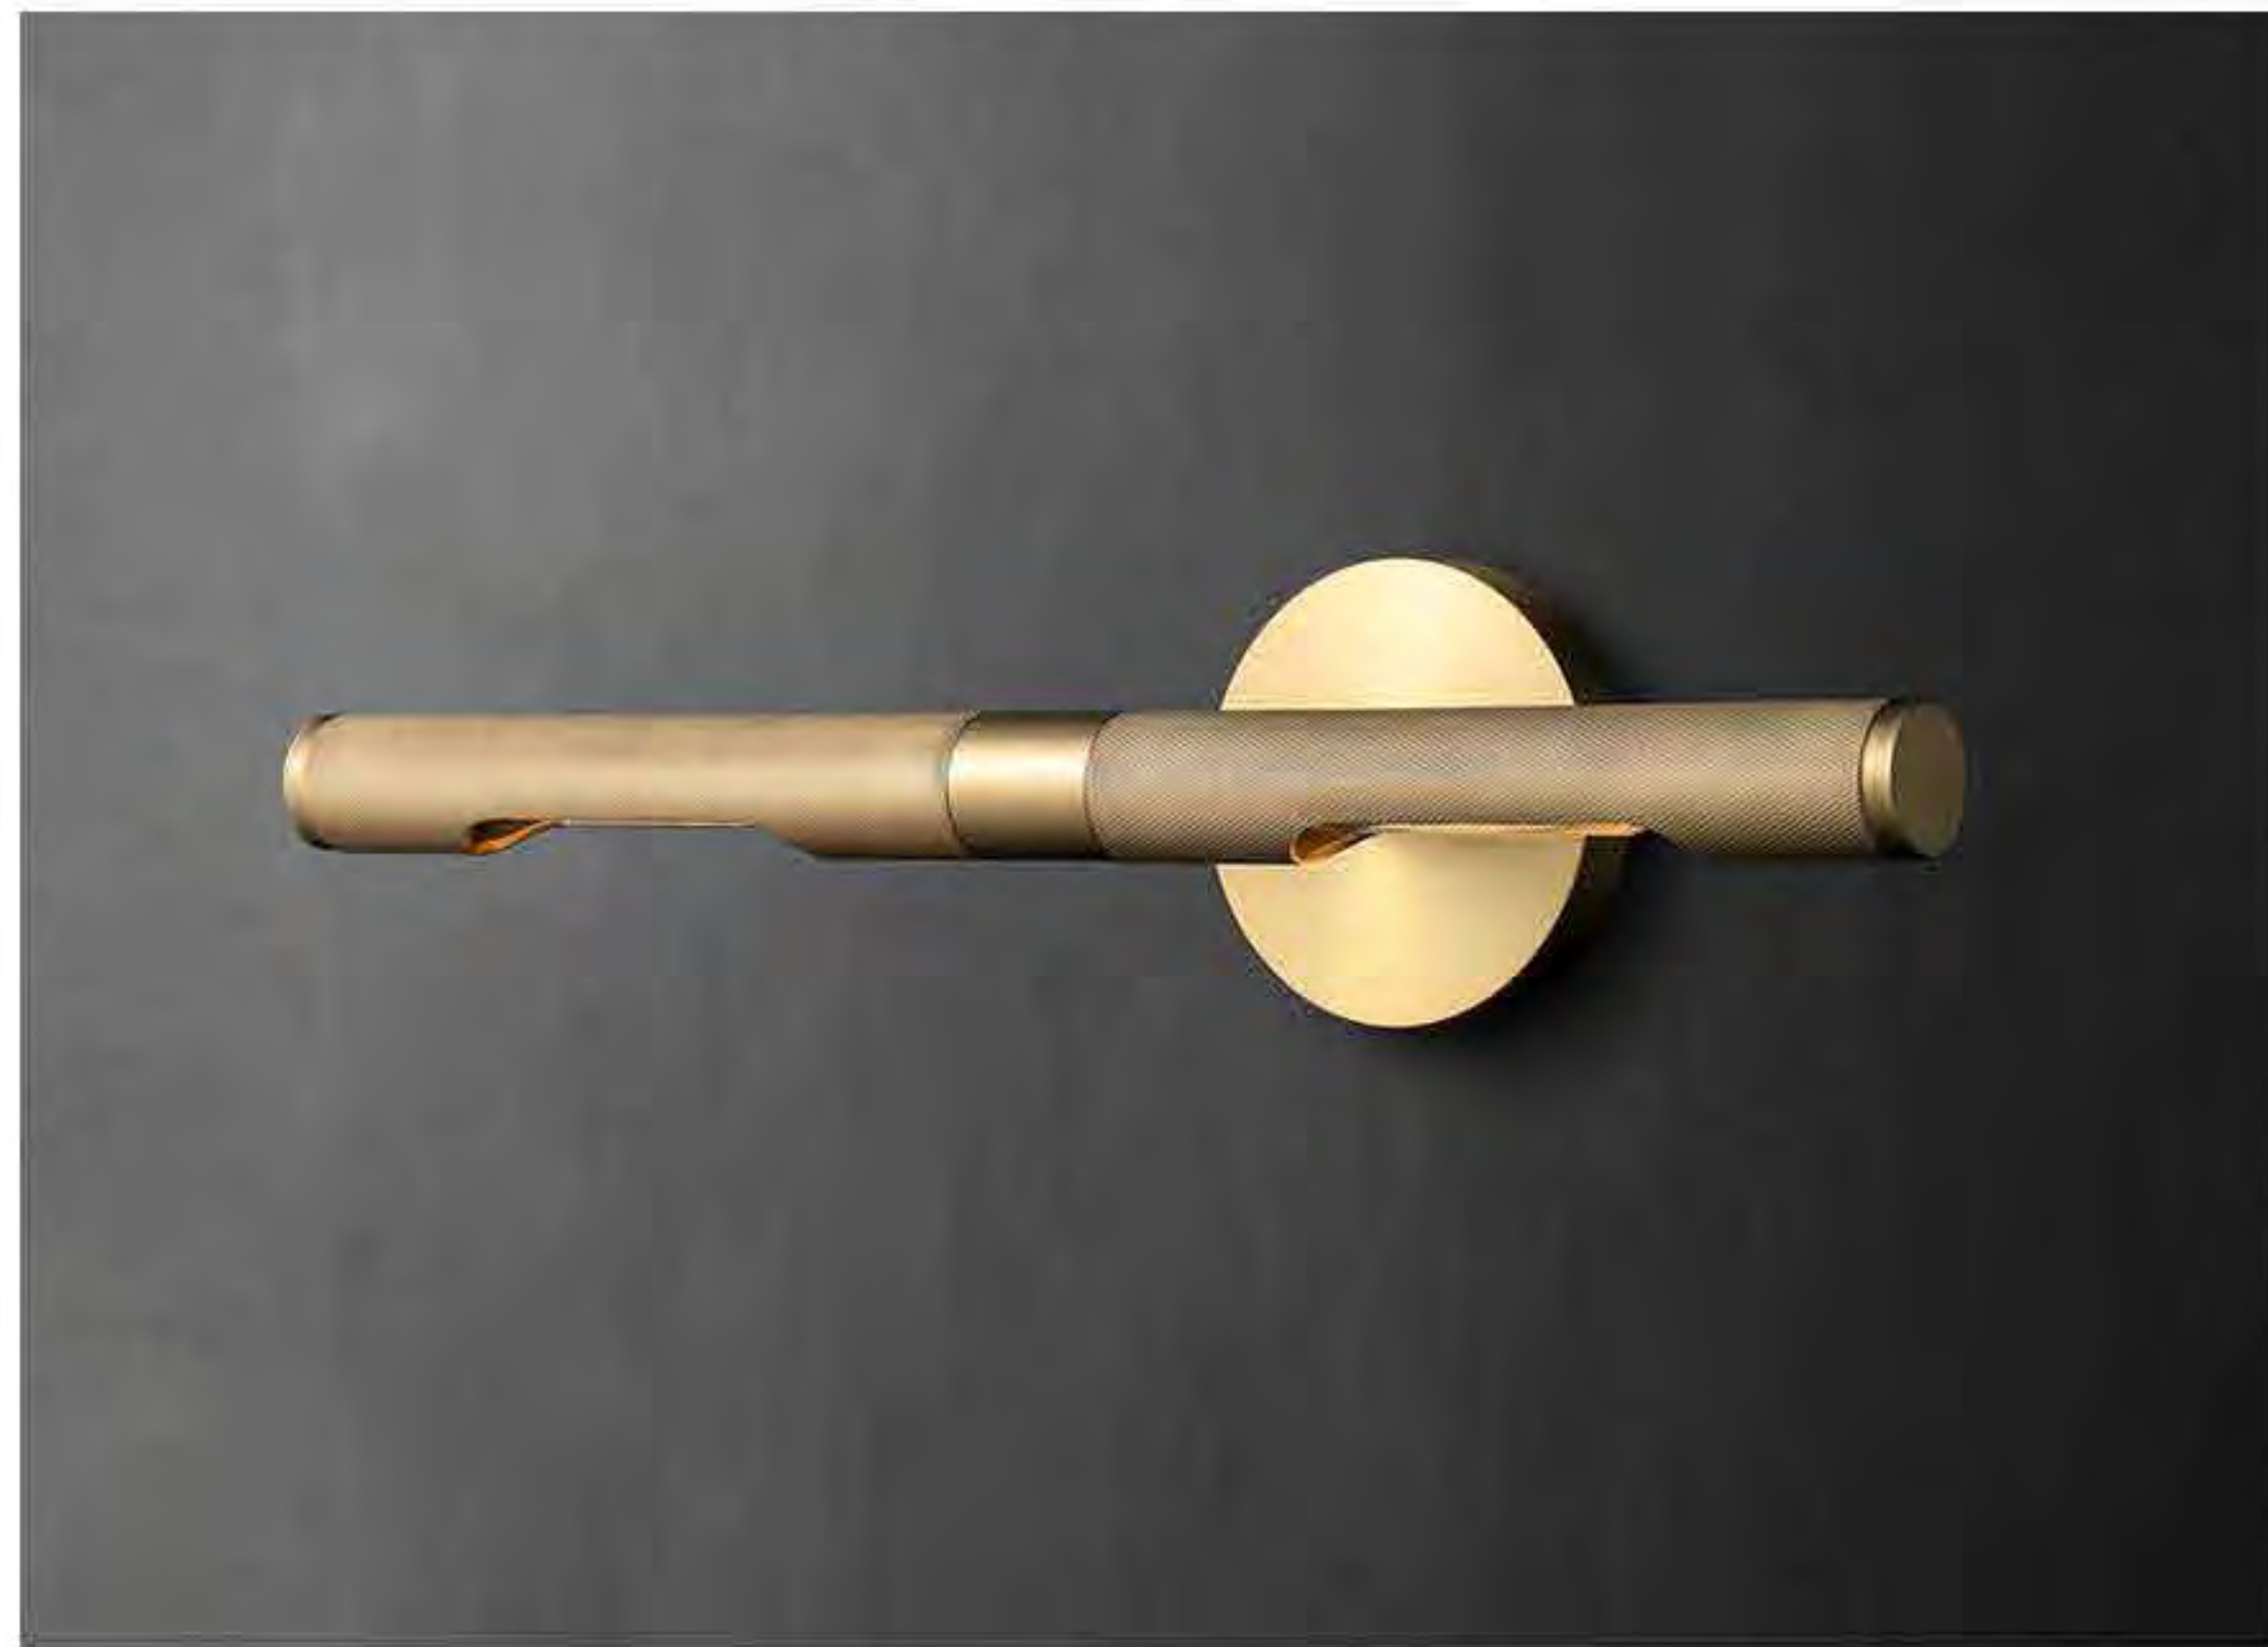

LC-39-C

Size: $\phi 250 \times H130$ mm
Material: Brass
Color: Bronze
Light Source: E14*1

LC-39-B

Size: L460*H120mm
Material: Brass
Color: Copper
Light Source: E14*2

LC-39-A

Size: $\phi 210 \times H380$ mm
Material: Brass
Color: Black+Copper
Light Source: E14*2

LC-39-D

Size: $\phi 120 \times H390$ mm
Material: Brass/Cloth
Color: Black
Light Source: E14*1