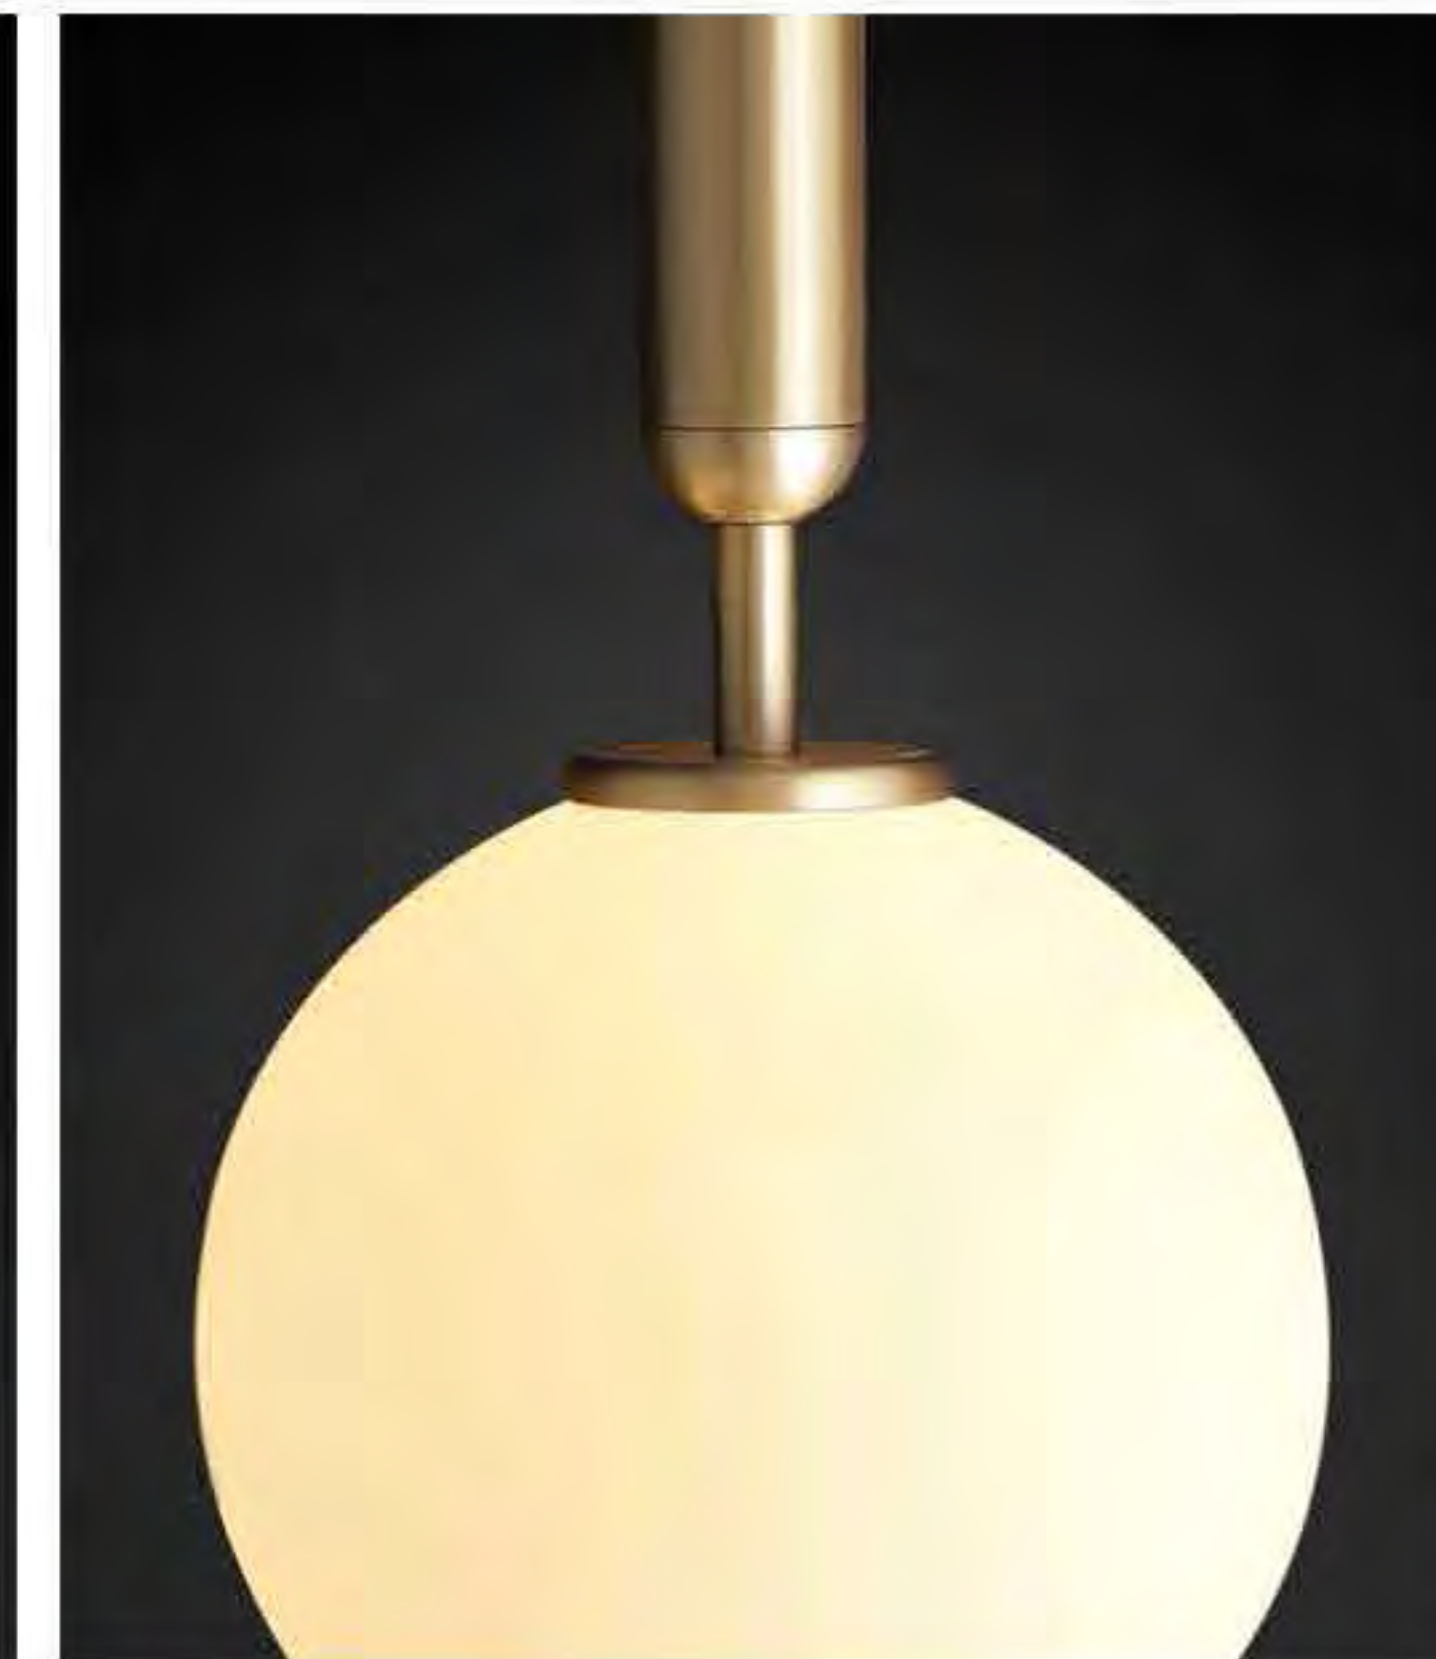

*The*BRASS
GLASS
CHANDELIER