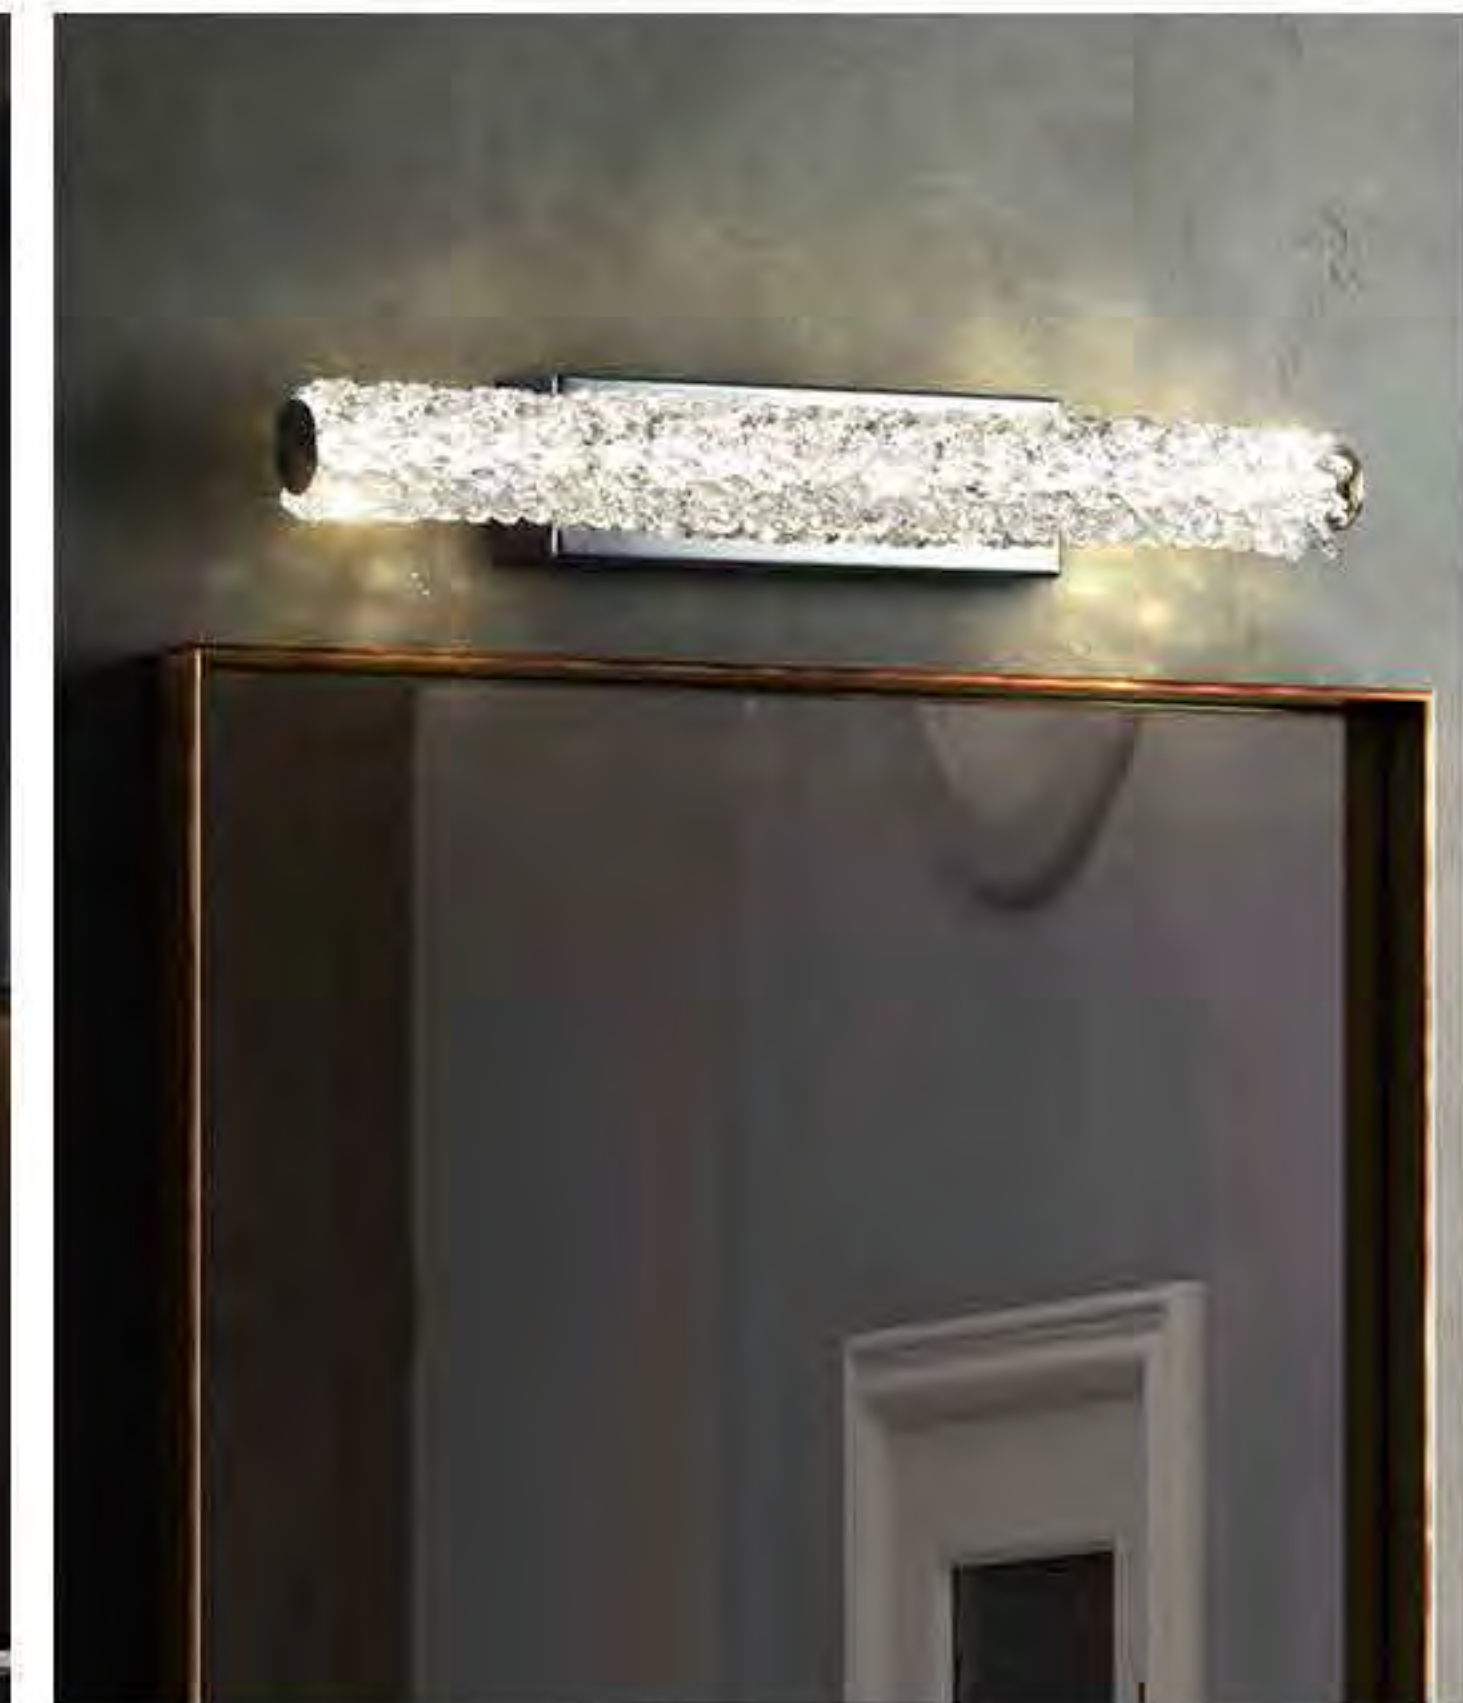

LC-24-E
SIZE: $l 400 \times H 80 \text{mm}$
Material: Iron/Crystal
Color: Chrome