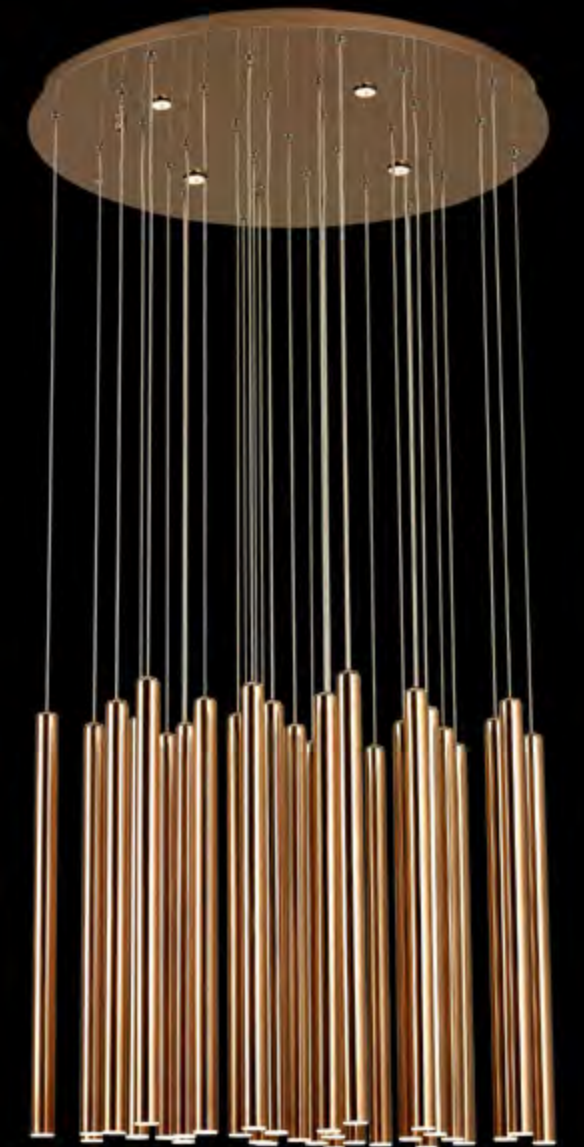

LC-86-L
LED:25*GU10
L72*W72*H150CM

LC-86-K
LED:41*GU10
L90*W90*H350CM

LC-87-A
LED:9W
L9*W7*H180CM

LC-87-B
LED:20W
D25*H180CM

LC-87-C
LED:15W
L115*W7*H180CM

LC-88-A
LED:2*1W+2*5W+2*7W
L41*W24*H200CM

LC-88-B
LED:1*1W
D2.5*H180CM

LC-88-C
LED:1*5W
D4.2*H180CM

LC-88-D
LED:1*7W
D6.5*H180CM

Lighting design has become indispensable to the decoration that occupy the home is important one annulus.
Simple heavy furniture, because of the deduction of lights and a lively rhythm life.
Prosaic space, because had the ornament of lamp act the role ofing and began to warm jumping.

LED
INDUSTRIES

LC-89-A

LC-89-B

LC-89-C

LC-90-A
D20*H120CM

LC-90-B
W20*D11*H70CM

LC-90-C
W20*D11*H55CM

LED
INDUSTRIES

LC-92-C

LC-95-A
LED:8-35W
D30-130CM

LC-95-B
LED:8-35W
D30-130CM

LC-95-C
LED:8-35W
D30-130CM

LC-97-A
LED:40W
D80*H180CM

LC-97-B
LED:52W
D80*H180CM

LC-97-C
LED:26W
D80*H29CM

LC-97-D
LED:20W
D60*H26CM