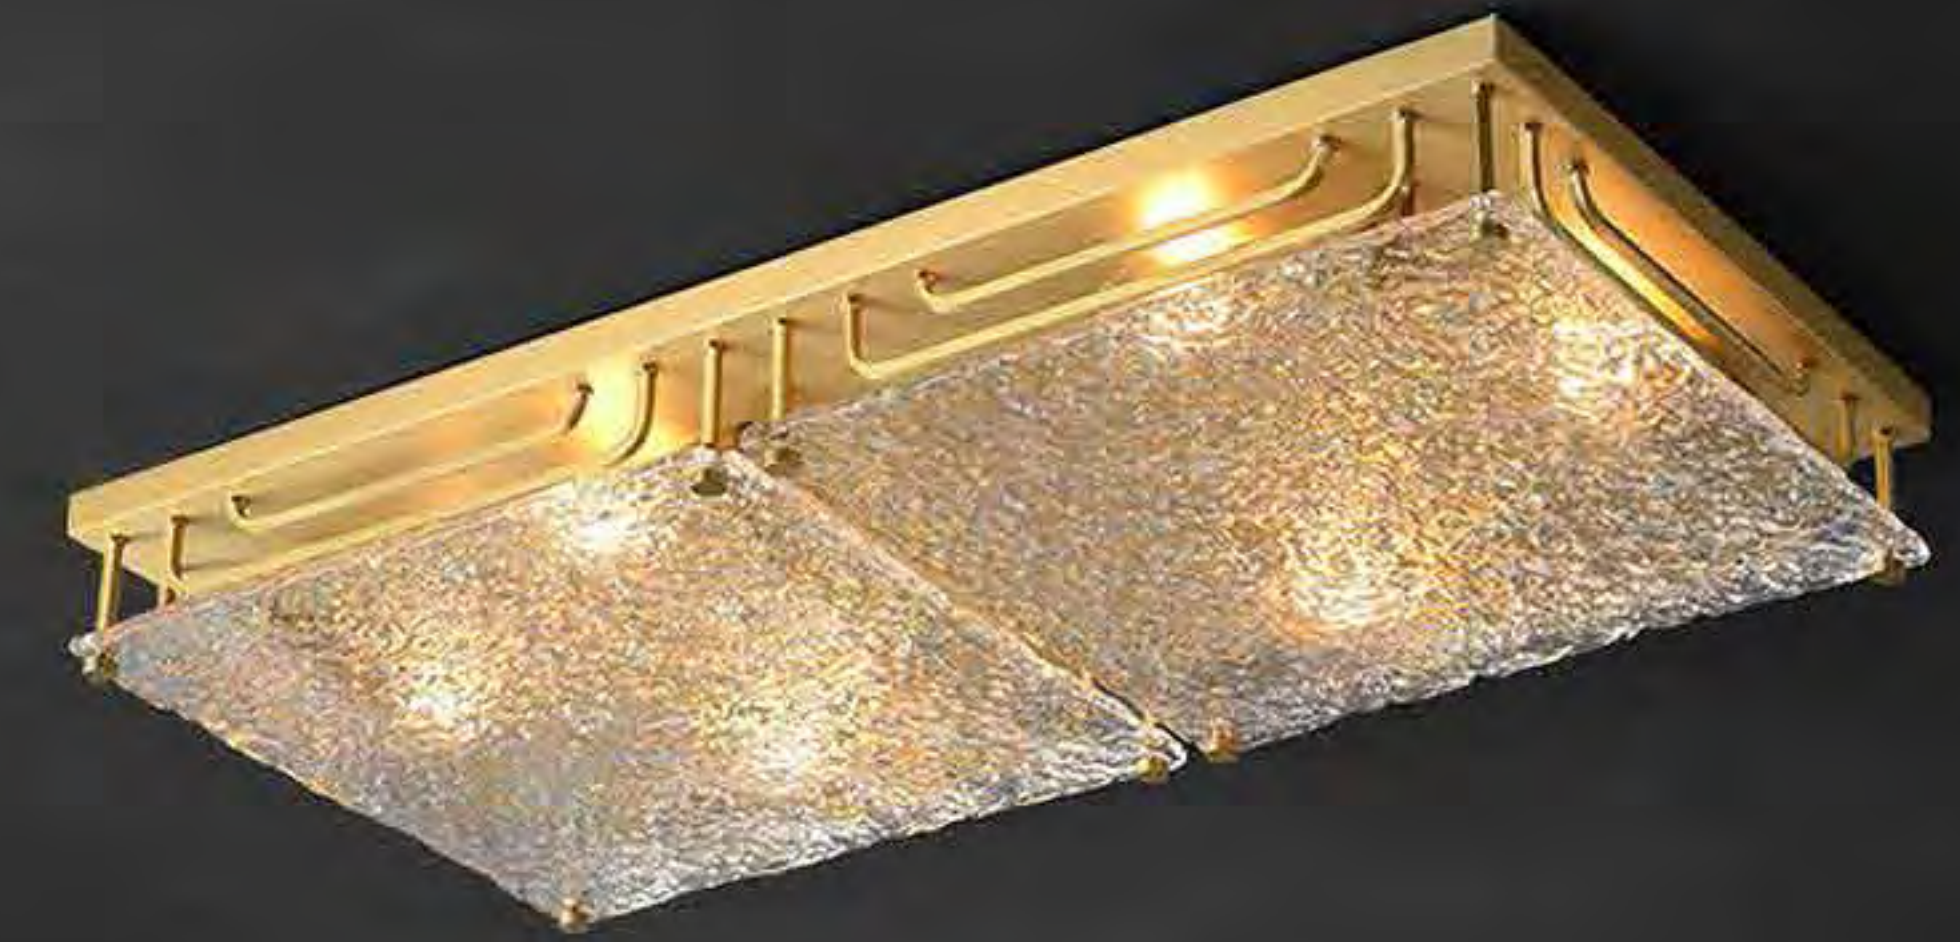

LC-44-B
SIZE: L725*W360*H80mm
Material: Brass/Glass
Color: Copper
Light Source: E14*6