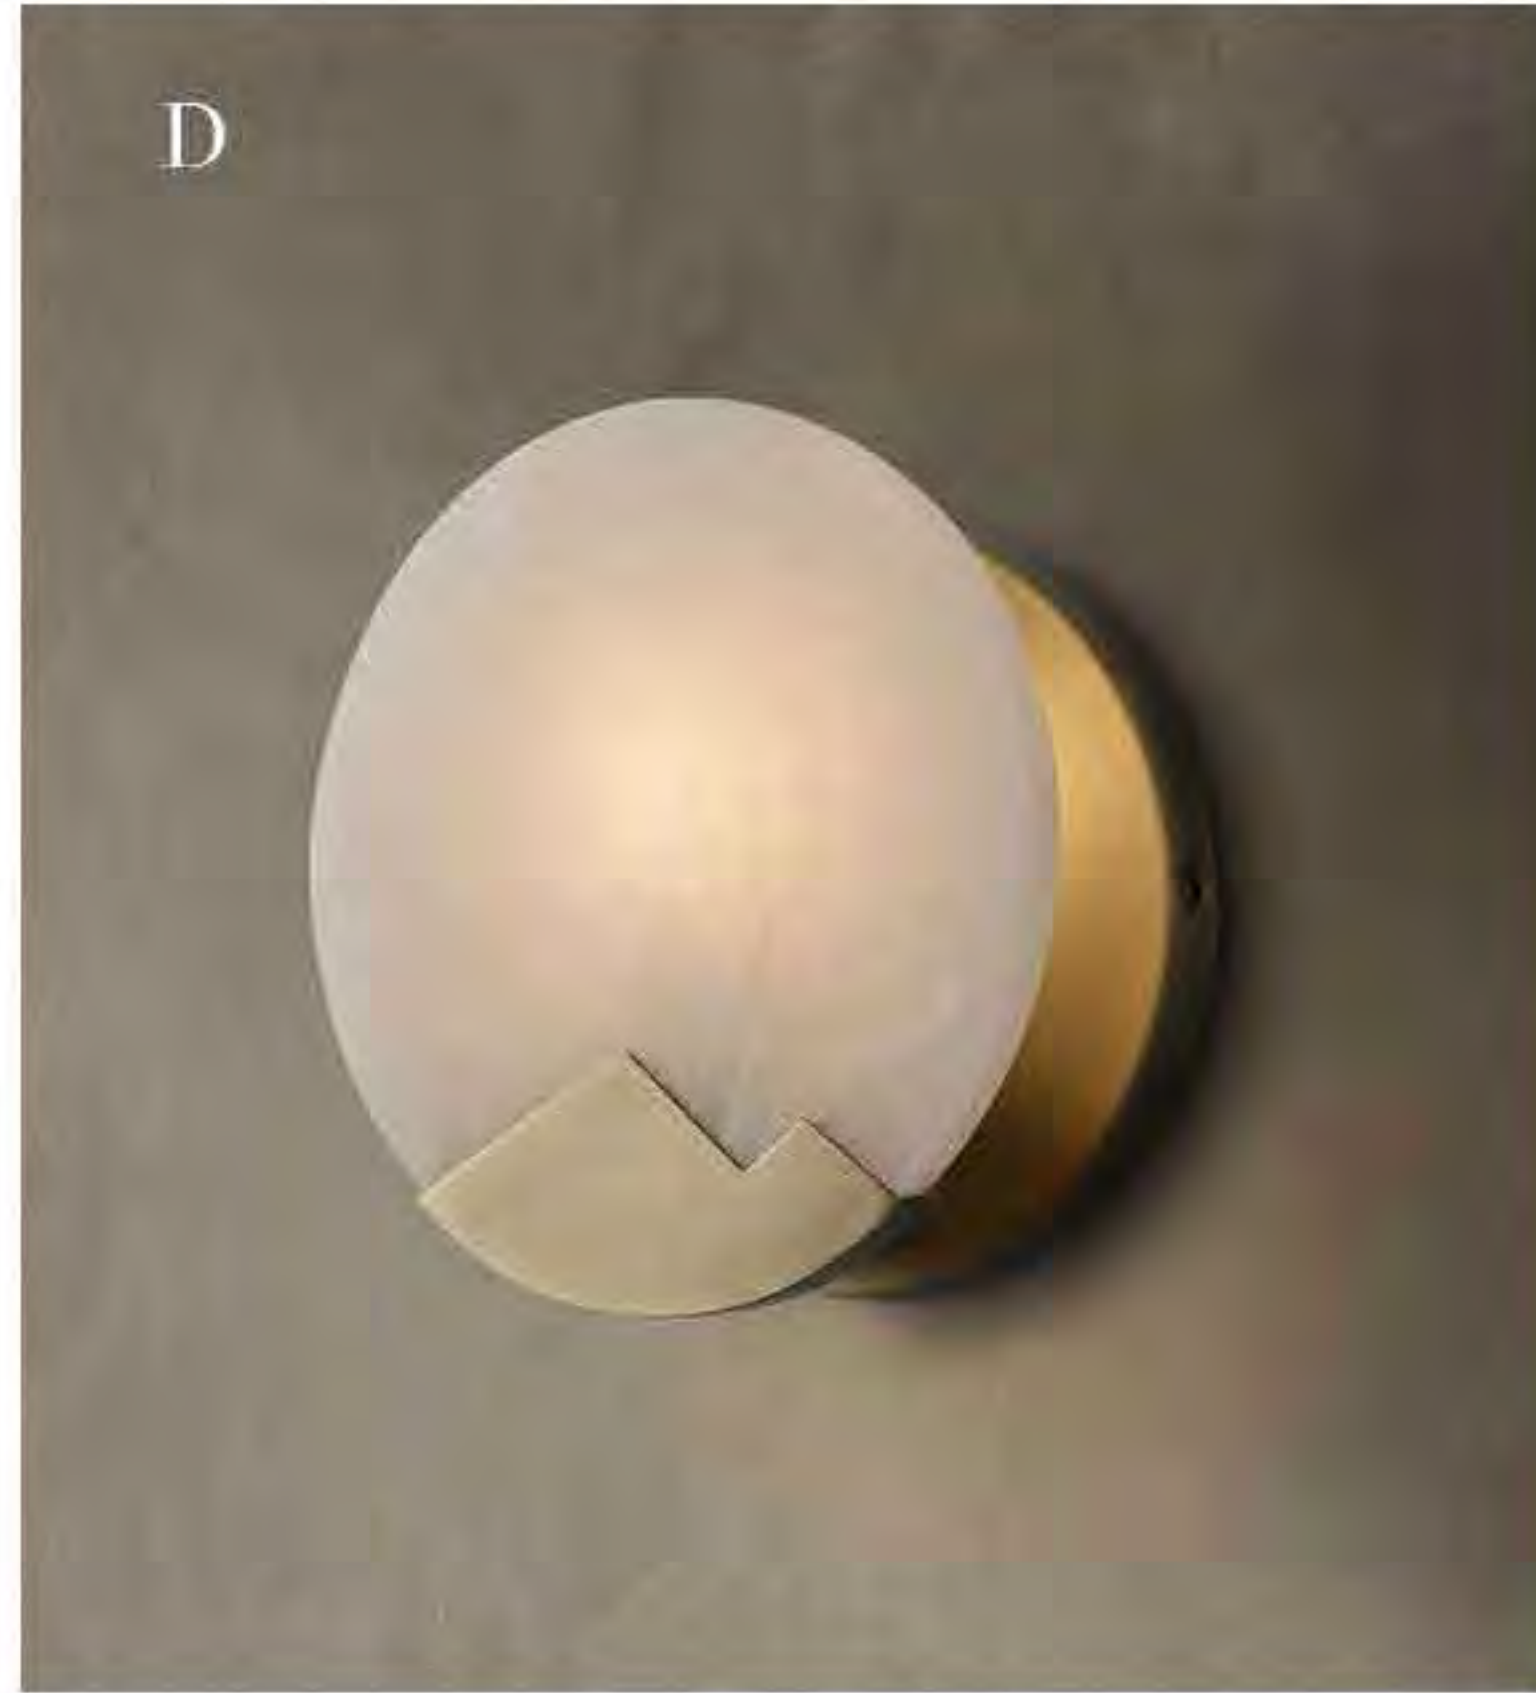

LC-38-D
Size: $\phi 70 \times 300 \text{mm}$
Material: Brass/Glass
Color: Copper
Light Source : E14*1

LC-38-E
Size: $\phi 100 \times H 250 \text{mm}$
Material: Brass/Crystal

LC-39-C

Size: $\phi 250 \times H130$ mm
Material: Brass
Color: Bronze
Light Source: E14*1

LC-39-B

Size: L460*H120mm
Material: Brass
Color: Copper
Light Source: E14*2

LC-39-A

Size: $\phi 210 \times H380$ mm
Material: Brass
Color: Black+Copper
Light Source: E14*2

LC-39-D

Size: $\phi 120 \times H390$ mm
Material: Brass/Cloth
Color: Black
Light Source: E14*1

A

B

C

D

A LC-40-A
 Size: $\phi 250 \times H250$ mm
 Material: Brass
 Color: Bronze
 Light Source: E14*1

B LC-40-B
 Size: $\phi 115 \times H280$ mm
 Material: Brass
 Color: Bronze
 Light Source: E14*1

C LC-40-C
 Size: $\phi 120 \times H545$ mm
 Material: Brass/PMMA
 Color: Black
 Light Source: E14*1