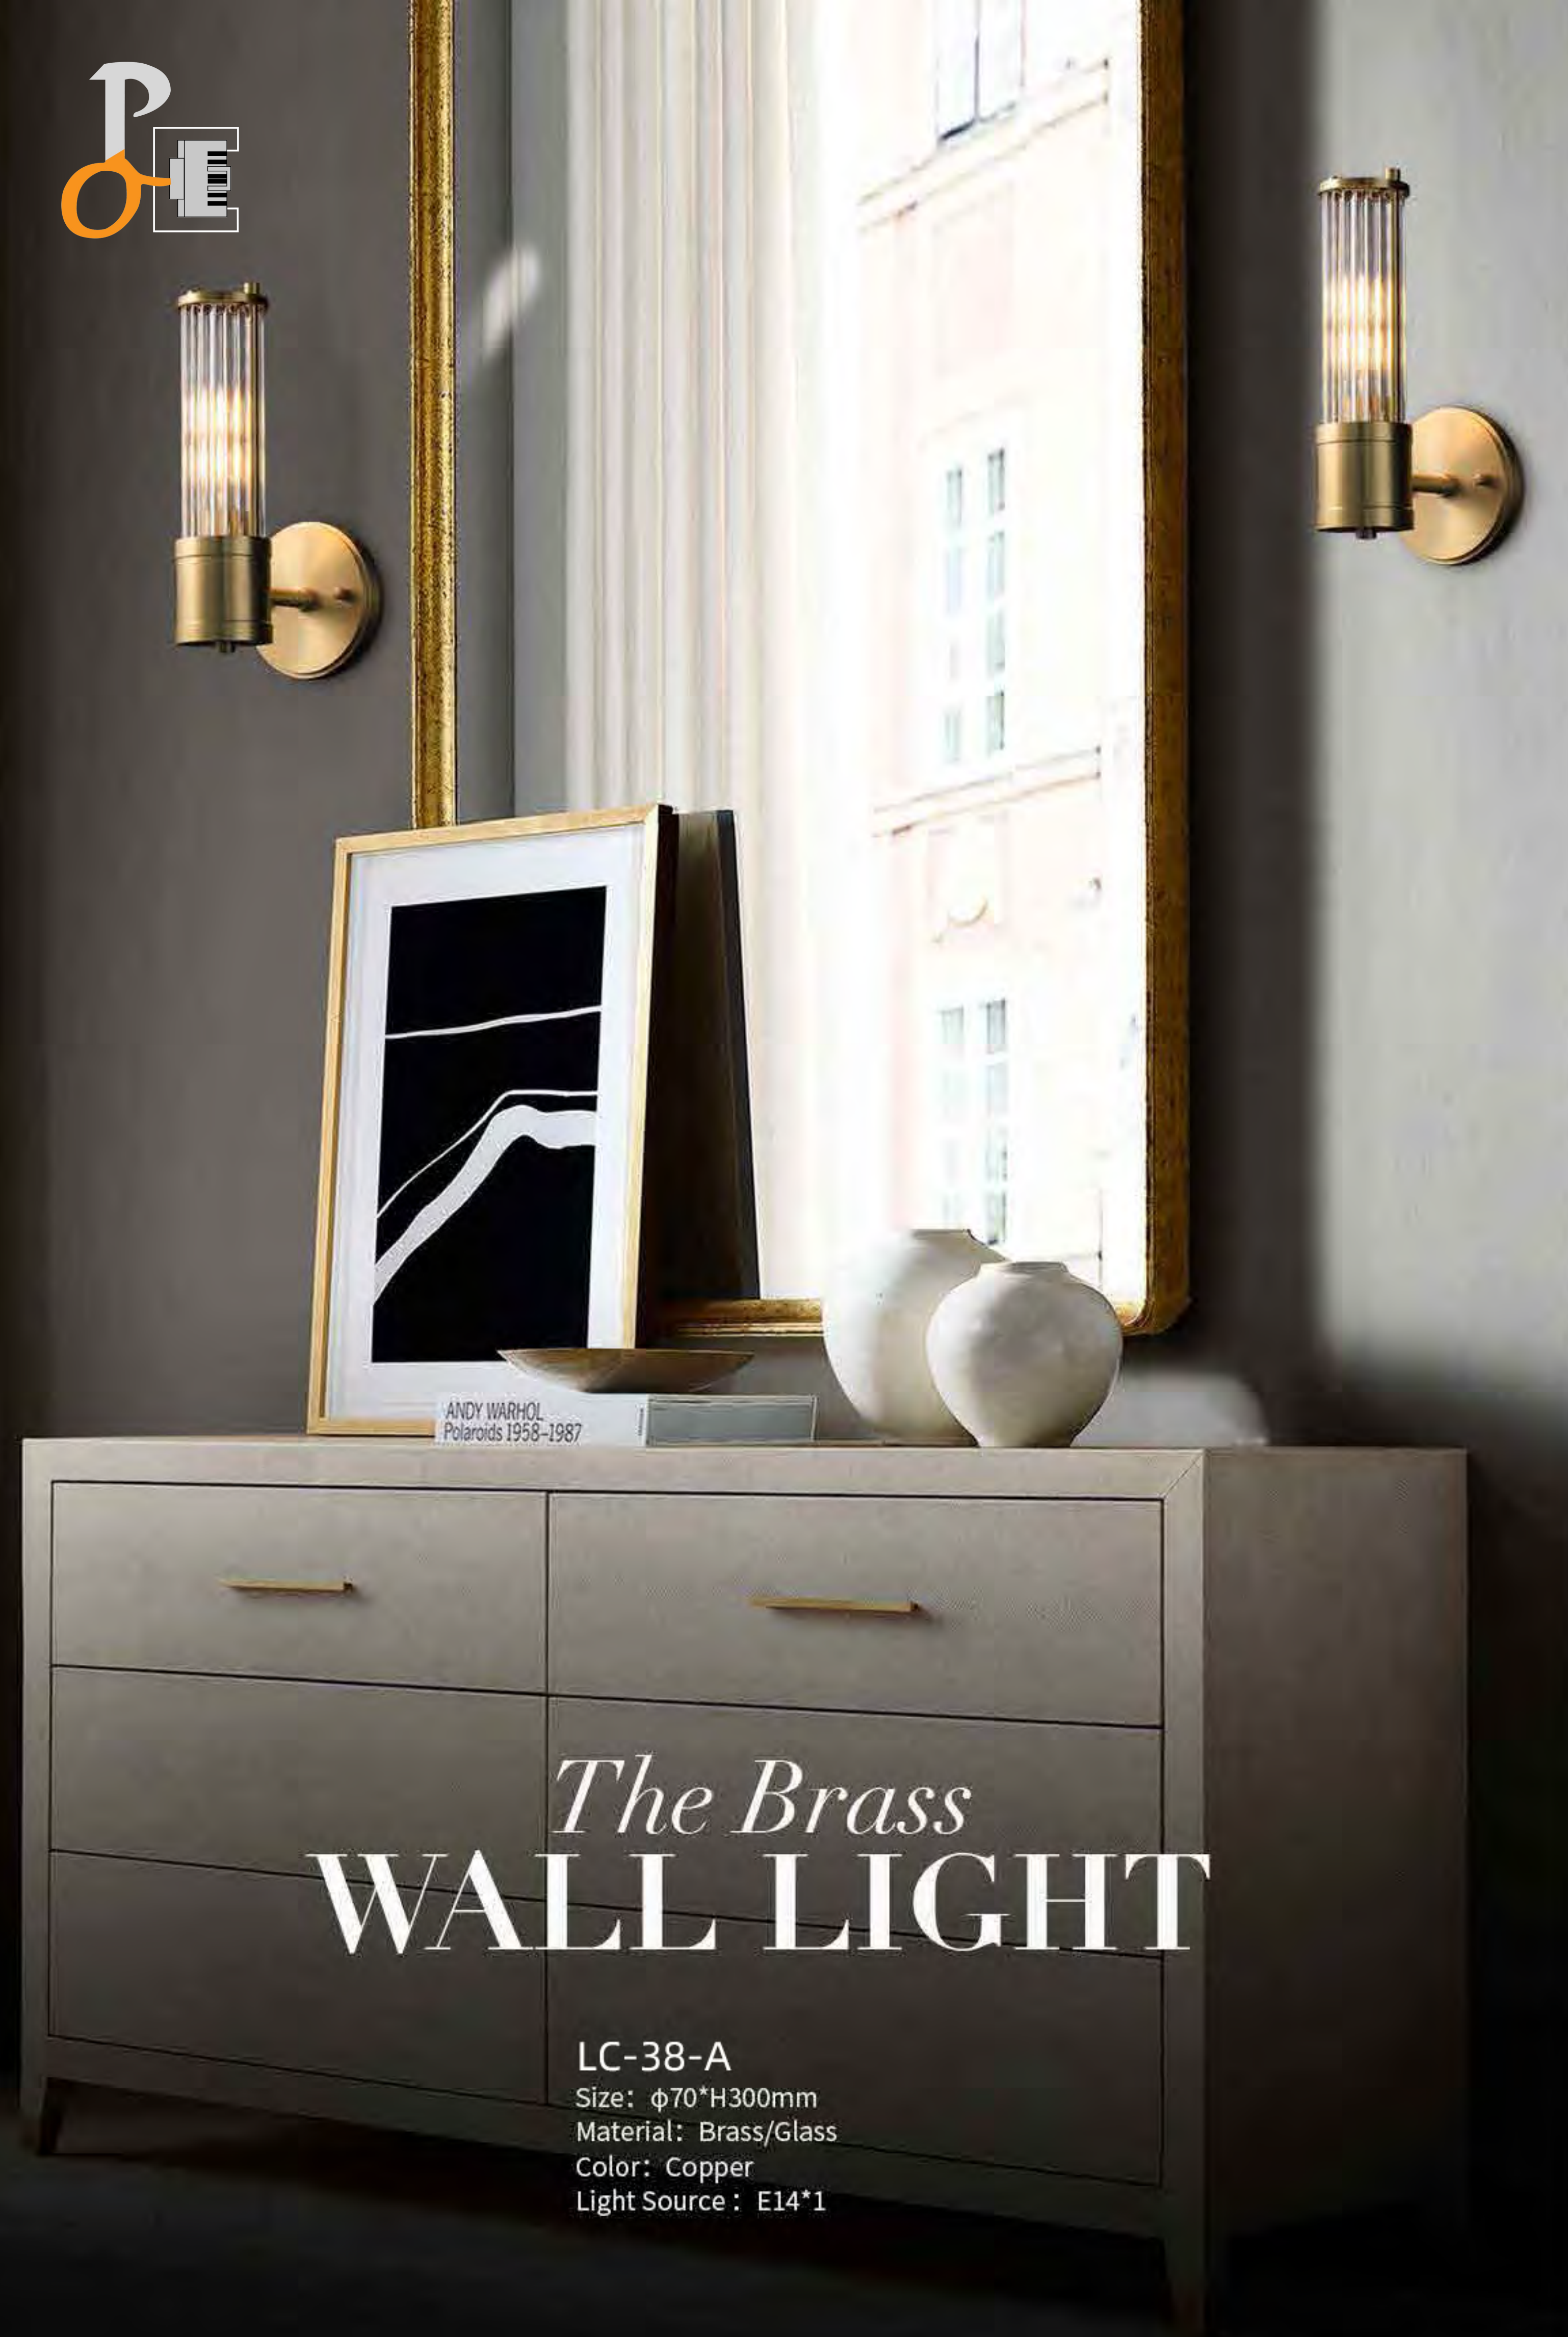

The Brass
WALL LIGHT

LC-38-A
Size: $\phi 70 \times H 300 \text{mm}$
Material: Brass/Glass
Color: Copper
Light Source : E14*1