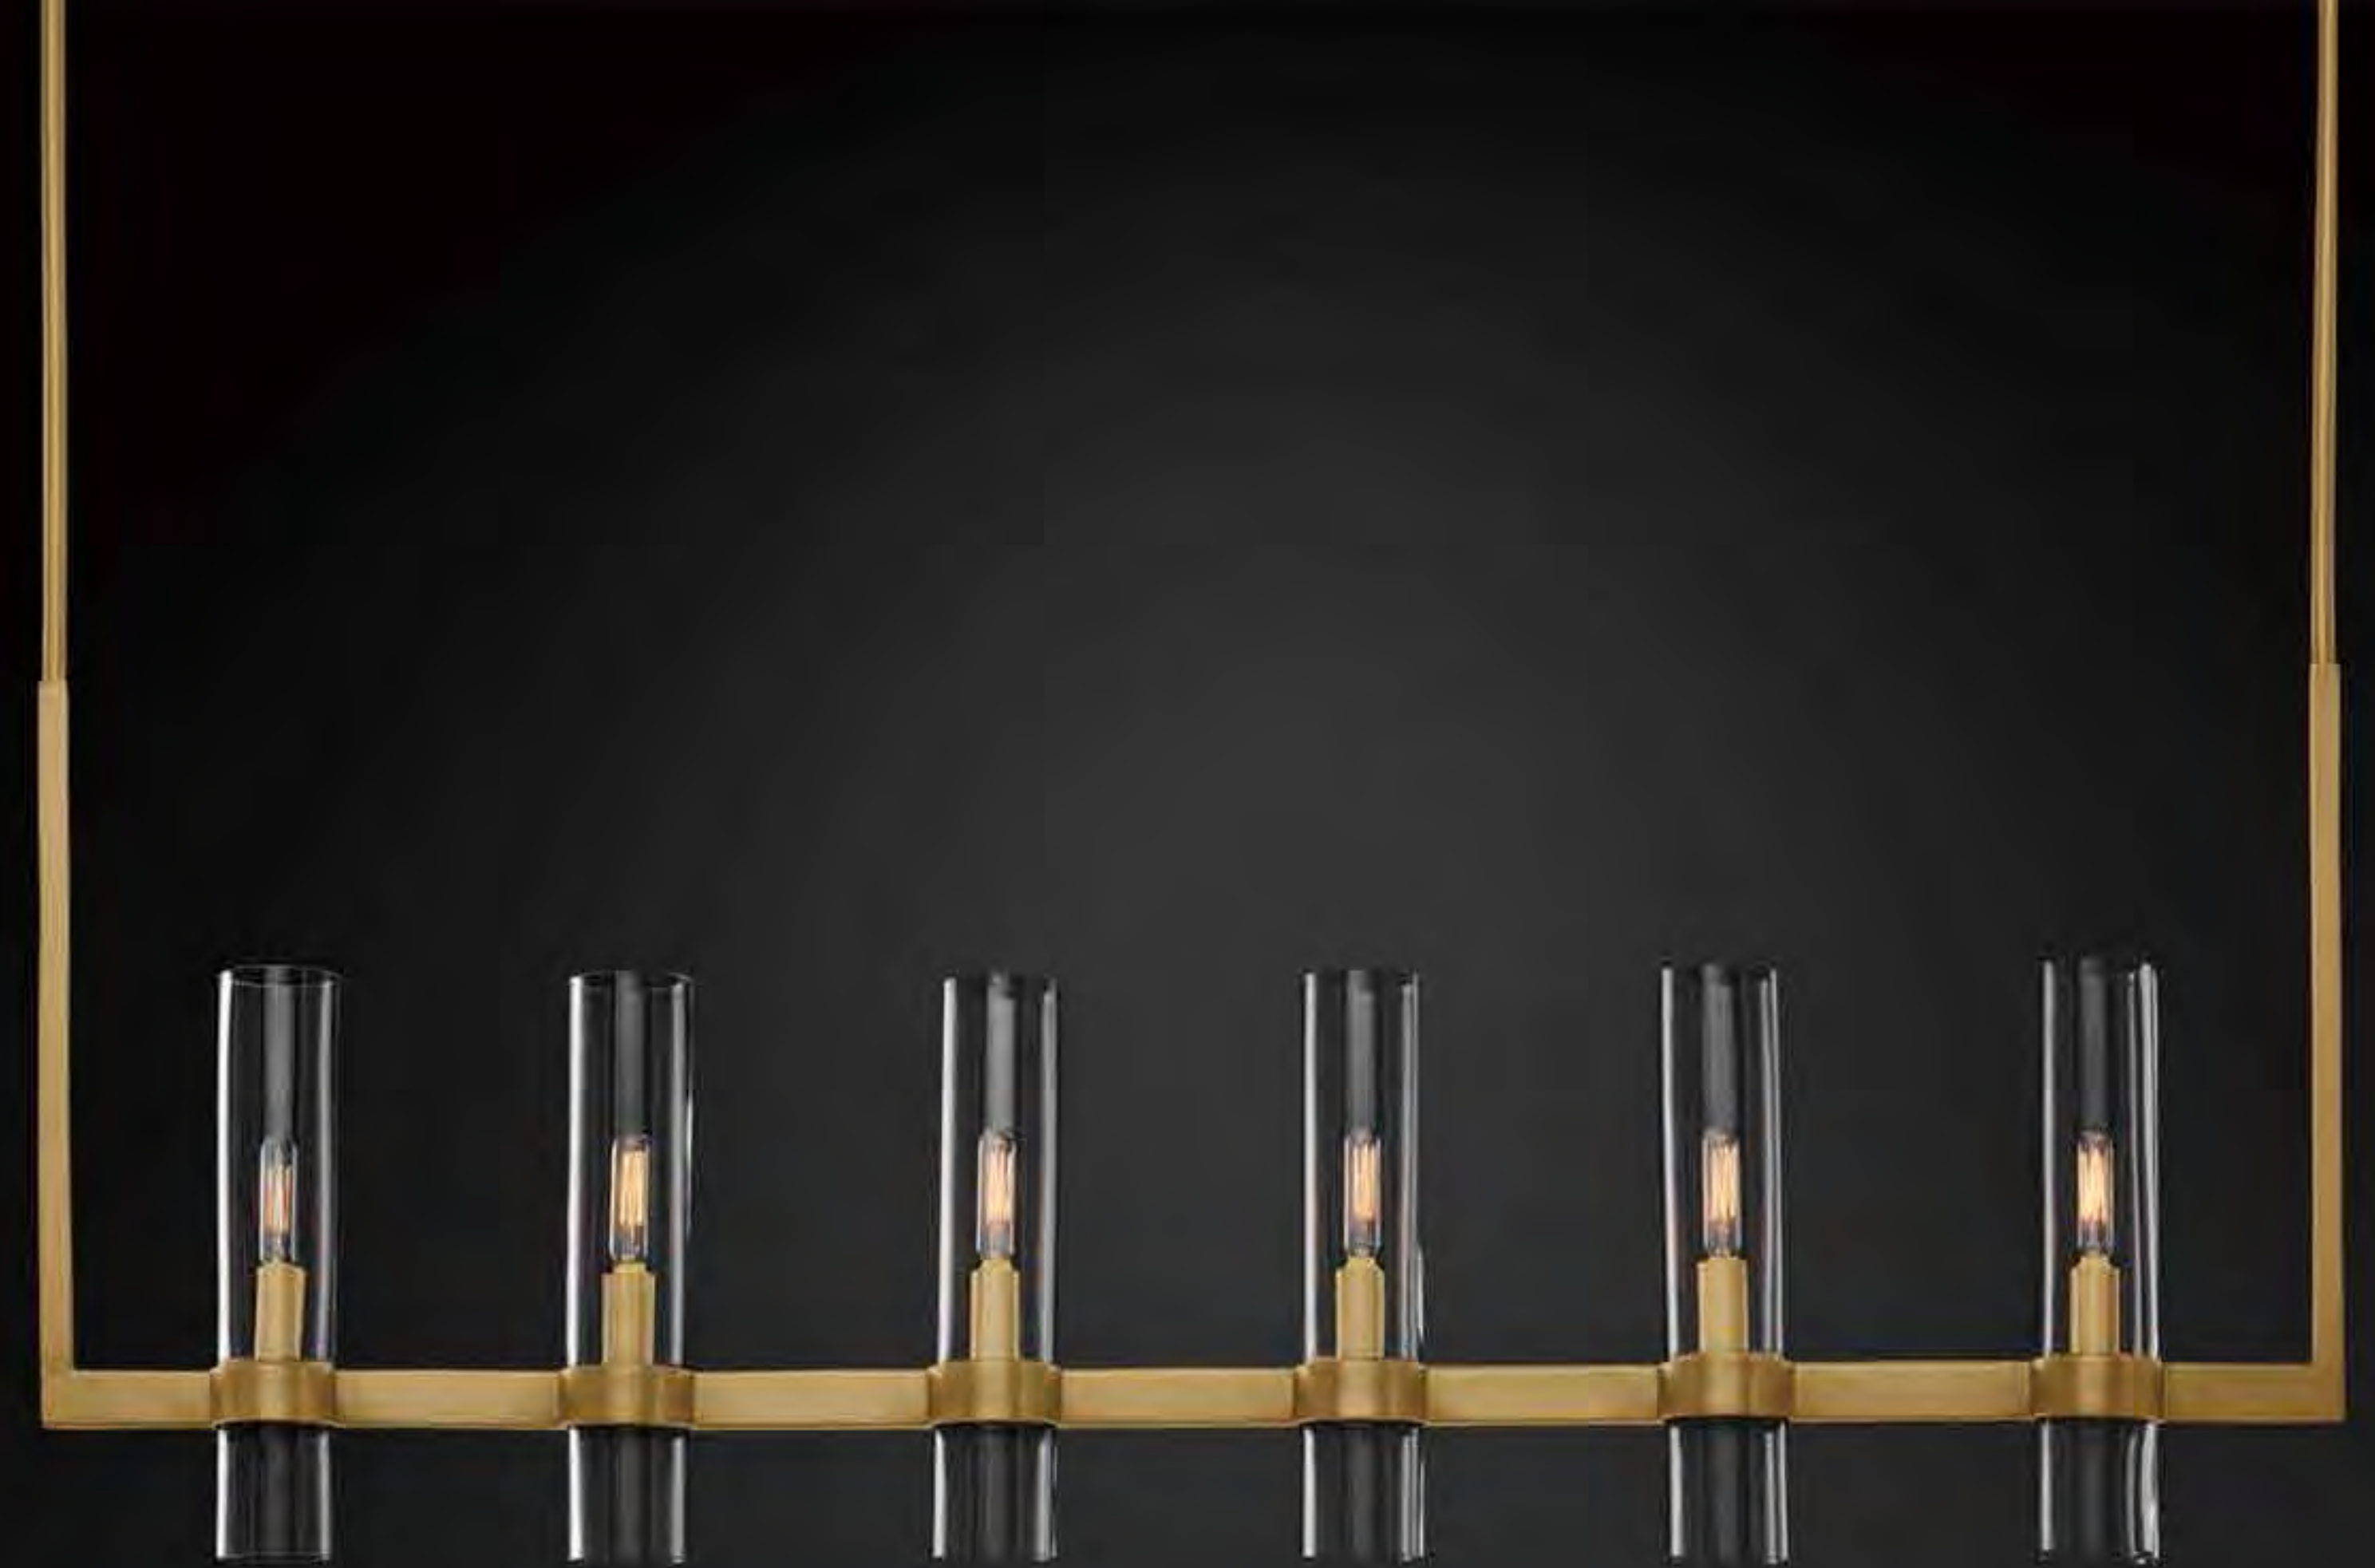

THE CUSTOMIZABLE *HUTTON BATH COLLECTION*

LC-34-A
SIZE: L1160mm*H550mm
Material: Brass/Glass
Color : Bronze
Light Source : E14*16

LC-34-B
SIZE: L1200mm*H800mm
Material: Brass/Glass
Color : Bronze
Light Source : E14*6

LC-34-C
SIZE: ϕ 100mm*H300mm
Material: Brass/Glass
Color : Copper
Light Source : E14*1

LED
INDUSTRIES